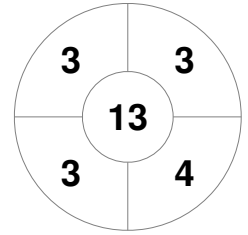

Hero Hockey World League Semi-Final (Men)
15 - 25 Jun 2017
London (ENG)

Match Statistics

Match #	Date	Time	Pool / Class	Pitch
20	20 Jun 2017	20:00	Pool A	

England

Full Time	7 - 2
Third Period	4 - 2
Half-time	2 - 1
First Period	1 - 0

Korea

Penalty Corners

ENG

KOR

Circle Entries

ENG

KOR

Shots