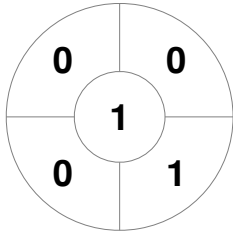

Hero Hockey World League Semi-Final (Men)
15 - 25 Jun 2017
London (ENG)

Match Statistics

Match #	Date	Time	Pool / Class	Pitch
20	20 Jun 2017	20:00	Pool A	

England

Full Time	7 - 2
Third Period	4 - 2
Half-time	2 - 1
First Period	1 - 0

Korea

Penalty Corners

ENG

KOR

Circle Entries

ENG

KOR

Shots