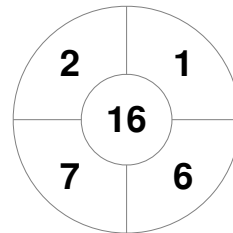

Shots on Target

ENG