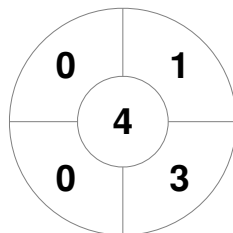

Hero Hockey World League Semi-Final (Men)
15 - 25 Jun 2017
London (ENG)

Match Statistics

Match #	Date	Time	Pool / Class	Pitch
20	20 Jun 2017	20:00	Pool A	

England

Full Time	7 - 2
Third Period	4 - 2
Half-time	2 - 1
First Period	1 - 0

Korea

Penalty Corners

ENG

KOR

Circle Entries

ENG

KOR

Shots

ENG

KOR

Shots on Target

ENG

KOR

Possession %

ENG

KOR