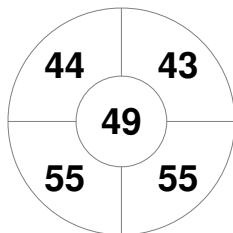

Possession %

ENG