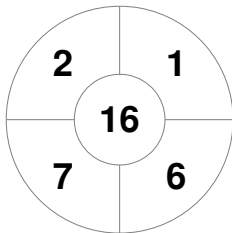

Hero Hockey World League Semi-Final (Men)
15 - 25 Jun 2017
London (ENG)

Match Statistics

Match #	Date	Time	Pool / Class	Pitch
20	20 Jun 2017	20:00	Pool A	

England

Full Time	7 - 2
Third Period	4 - 2
Half-time	2 - 1
First Period	1 - 0

Korea

Penalty Corners

ENG

KOR

Circle Entries

ENG

KOR

Shots