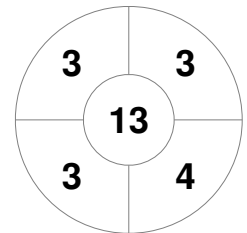

Hero Hockey World League Semi-Final (Men)
15 - 25 Jun 2017
London (ENG)

Match Statistics

Match #	Date	Time	Pool / Class	Pitch
20	20 Jun 2017	20:00	Pool A	

England

Full Time	7 - 2
Third Period	4 - 2
Half-time	2 - 1
First Period	1 - 0

Korea

Penalty Corners

ENG

KOR

Circle Entries

ENG

KOR

Shots