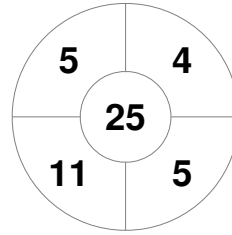

Hero Hockey World League Semi-Final (Men)
15 - 25 Jun 2017
London (ENG)

Match Statistics

Match #	Date	Time	Pool / Class	Pitch
20	20 Jun 2017	20:00	Pool A	

England

Full Time	7 - 2
Third Period	4 - 2
Half-time	2 - 1
First Period	1 - 0

Korea

Penalty Corners

ENG

KOR

Circle Entries

ENG

KOR

Shots