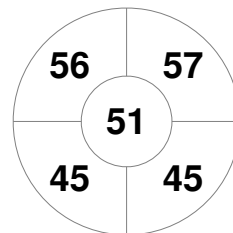

Hero Hockey World League Semi-Final (Men)
15 - 25 Jun 2017
London (ENG)

Match Statistics

Match #	Date	Time	Pool / Class	Pitch
20	20 Jun 2017	20:00	Pool A	

England

Full Time	7 - 2
Third Period	4 - 2
Half-time	2 - 1
First Period	1 - 0

Korea

Penalty Corners

ENG

KOR

Circle Entries

ENG

KOR

Shots

ENG

KOR

Shots on Target

ENG

KOR

Possession %

ENG

KOR