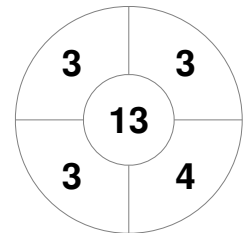

Hero Hockey World League Semi-Final (Men)
15 - 25 Jun 2017
London (ENG)

Match Statistics

Match #	Date	Time	Pool / Class	Pitch
20	20 Jun 2017	20:00	Pool A	

England

Full Time	7 - 2
Third Period	4 - 2
Half-time	2 - 1
First Period	1 - 0

Korea

Penalty Corners

ENG

KOR

Circle Entries

ENG

KOR

Shots