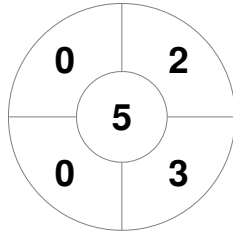

Hero Hockey World League Semi-Final (Men)
15 - 25 Jun 2017
London (ENG)

Match Statistics

Match #	Date	Time	Pool / Class	Pitch
20	20 Jun 2017	20:00	Pool A	

England

Full Time	7 - 2
Third Period	4 - 2
Half-time	2 - 1
First Period	1 - 0

Korea

Penalty Corners

ENG

KOR

Circle Entries

ENG

KOR

Shots