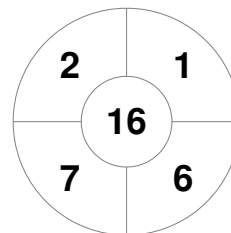

Shots on Target

ENG