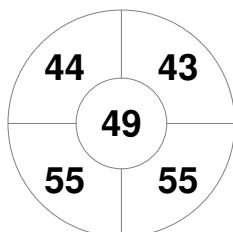

Possession %

ENG