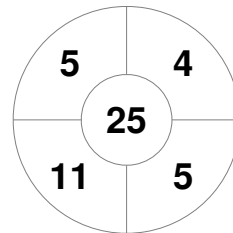

Hero Hockey World League Semi-Final (Men)
15 - 25 Jun 2017
London (ENG)

Match Statistics

Match #	Date	Time	Pool / Class	Pitch
20	20 Jun 2017	20:00	Pool A	

England

Full Time	7 - 2
Third Period	4 - 2
Half-time	2 - 1
First Period	1 - 0

Korea

Penalty Corners

ENG

KOR

Circle Entries

ENG

KOR

Shots