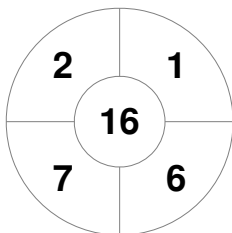

Hero Hockey World League Semi-Final (Men)
15 - 25 Jun 2017
London (ENG)

Match Statistics

Match #	Date	Time	Pool / Class	Pitch
20	20 Jun 2017	20:00	Pool A	

England

Full Time	7 - 2
Third Period	4 - 2
Half-time	2 - 1
First Period	1 - 0

Korea

Penalty Corners

ENG

KOR

Circle Entries

ENG

KOR

Shots