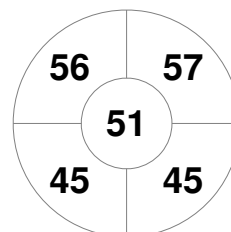

Hero Hockey World League Semi-Final (Men)
15 - 25 Jun 2017
London (ENG)

Match Statistics

Match #	Date	Time	Pool / Class	Pitch
20	20 Jun 2017	20:00	Pool A	

England

Full Time	7 - 2
Third Period	4 - 2
Half-time	2 - 1
First Period	1 - 0

Korea

Penalty Corners

ENG

KOR

Circle Entries

ENG

KOR

Shots

ENG

KOR

Shots on Target

ENG

KOR

Possession %

ENG

KOR