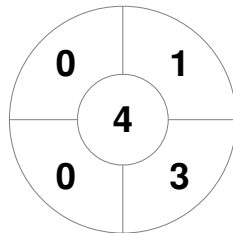

Hero Hockey World League Semi-Final (Men)
15 - 25 Jun 2017
London (ENG)

Match Statistics

Match #	Date	Time	Pool / Class	Pitch
20	20 Jun 2017	20:00	Pool A	

England

Full Time	7 - 2
Third Period	4 - 2
Half-time	2 - 1
First Period	1 - 0

Korea

Penalty Corners

ENG

KOR

Circle Entries

ENG

KOR

Shots

ENG

KOR

Shots on Target

ENG

KOR

Possession %

ENG

KOR