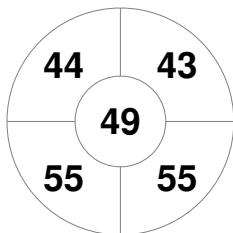

Possession %

ENG