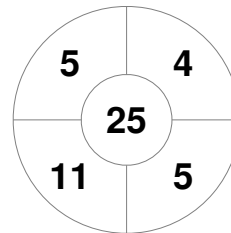

Hero Hockey World League Semi-Final (Men)
15 - 25 Jun 2017
London (ENG)

Match Statistics

Match #	Date	Time	Pool / Class	Pitch
20	20 Jun 2017	20:00	Pool A	

England

Full Time	7 - 2
Third Period	4 - 2
Half-time	2 - 1
First Period	1 - 0

Korea

Penalty Corners

ENG

KOR

Circle Entries

ENG

KOR

Shots