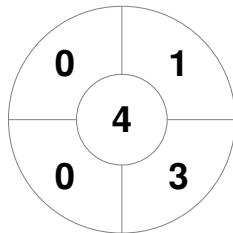

Hero Hockey World League Semi-Final (Men)
15 - 25 Jun 2017
London (ENG)

Match Statistics

Match #	Date	Time	Pool / Class	Pitch
20	20 Jun 2017	20:00	Pool A	

England

Full Time	7 - 2
Third Period	4 - 2
Half-time	2 - 1
First Period	1 - 0

Korea

Penalty Corners

ENG

KOR

Circle Entries

ENG

KOR

Shots

ENG

KOR

Shots on Target

ENG

KOR

Possession %

ENG

KOR