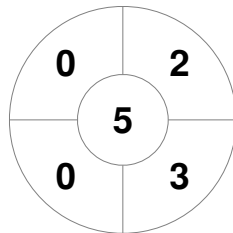

Hero Hockey World League Semi-Final (Men)
15 - 25 Jun 2017
London (ENG)

Match Statistics

Match #	Date	Time	Pool / Class	Pitch
20	20 Jun 2017	20:00	Pool A	

England

Full Time	7 - 2
Third Period	4 - 2
Half-time	2 - 1
First Period	1 - 0

Korea

Penalty Corners

ENG

KOR

Circle Entries

ENG

KOR

Shots