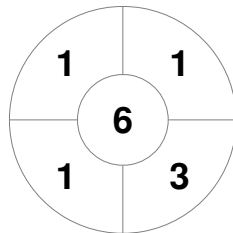

Hero Hockey World League Semi-Final (Men)
15 - 25 Jun 2017
London (ENG)

Match Statistics

Match #	Date	Time	Pool / Class	Pitch
19	20 Jun 2017	18:00	Pool A	

China

Full Time	1 - 5
Third Period	1 - 4
Half-time	0 - 4
First Period	0 - 2

Malaysia

Penalty Corners

CHN

MAS

Circle Entries

CHN

MAS

Shots