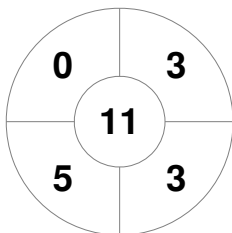

Hero Hockey World League Semi-Final (Men)
15 - 25 Jun 2017
London (ENG)

Match Statistics

Match #	Date	Time	Pool / Class	Pitch
19	20 Jun 2017	18:00	Pool A	

China

Full Time	1 - 5
Third Period	1 - 4
Half-time	0 - 4
First Period	0 - 2

Malaysia

Penalty Corners

CHN

MAS

Circle Entries

CHN

MAS

Shots