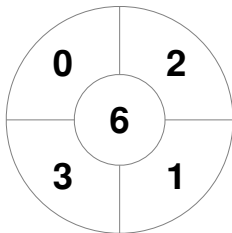

Hero Hockey World League Semi-Final (Men)
15 - 25 Jun 2017
London (ENG)

Match Statistics

Match #	Date	Time	Pool / Class	Pitch
19	20 Jun 2017	18:00	Pool A	

China

Full Time	1 - 5
Third Period	1 - 4
Half-time	0 - 4
First Period	0 - 2

Malaysia

Penalty Corners

CHN

MAS

Circle Entries

CHN

MAS

Shots