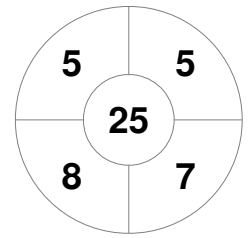

Hero Hockey World League Semi-Final (Men)  
15 - 25 Jun 2017  
London (ENG)

Match Statistics

Match #	Date	Time	Pool / Class	Pitch
19	20 Jun 2017	18:00	Pool A	

China

Full Time	1 - 5
Third Period	1 - 4
Half-time	0 - 4
First Period	0 - 2

Malaysia

Penalty Corners

CHN

MAS

Circle Entries

CHN

MAS

Shots