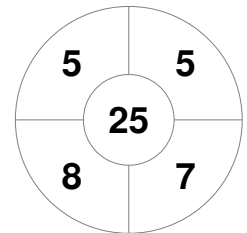

Hero Hockey World League Semi-Final (Men)
15 - 25 Jun 2017
London (ENG)

Match Statistics

Match #	Date	Time	Pool / Class	Pitch
19	20 Jun 2017	18:00	Pool A	

China

Full Time	1 - 5
Third Period	1 - 4
Half-time	0 - 4
First Period	0 - 2

Malaysia

Penalty Corners

CHN

MAS

Circle Entries

CHN

MAS

Shots