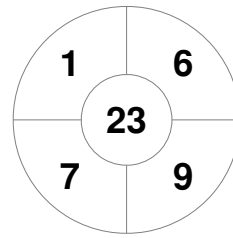

Hero Hockey World League Semi-Final (Men)  
15 - 25 Jun 2017  
London (ENG)

Match Statistics

Match #	Date	Time	Pool / Class	Pitch
19	20 Jun 2017	18:00	Pool A	

China

Full Time	1 - 5
Third Period	1 - 4
Half-time	0 - 4
First Period	0 - 2

Malaysia

Penalty Corners

CHN

MAS

Circle Entries

CHN

MAS

Shots