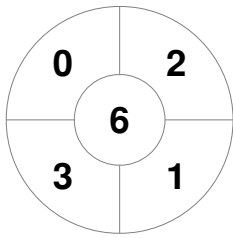

Hero Hockey World League Semi-Final (Men)  
15 - 25 Jun 2017  
London (ENG)

Match Statistics

Match #	Date	Time	Pool / Class	Pitch
19	20 Jun 2017	18:00	Pool A	

China

Full Time	1 - 5
Third Period	1 - 4
Half-time	0 - 4
First Period	0 - 2

Malaysia

Penalty Corners

CHN

MAS

Circle Entries

CHN

MAS

Shots