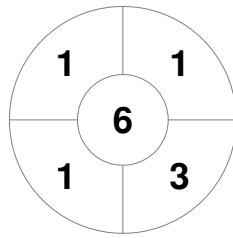

Hero Hockey World League Semi-Final (Men)  
15 - 25 Jun 2017  
London (ENG)

Match Statistics

Match #	Date	Time	Pool / Class	Pitch
19	20 Jun 2017	18:00	Pool A	

China

Full Time	1 - 5
Third Period	1 - 4
Half-time	0 - 4
First Period	0 - 2

Malaysia

Penalty Corners

CHN

MAS

Circle Entries

CHN

MAS

Shots