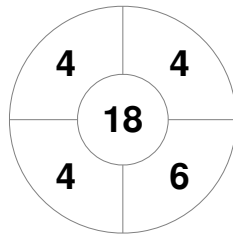

Hero Hockey World League Semi-Final (Men)
15 - 25 Jun 2017
London (ENG)

Match Statistics

Match #	Date	Time	Pool / Class	Pitch
19	20 Jun 2017	18:00	Pool A	

China

Full Time	1 - 5
Third Period	1 - 4
Half-time	0 - 4
First Period	0 - 2

Malaysia

Penalty Corners

CHN

MAS

Circle Entries

CHN

MAS

Shots

CHN

MAS

Shots on Target

CHN

MAS

Possession %

CHN

MAS