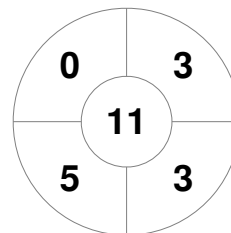

Shots on Target

CHN