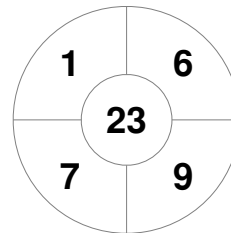

Hero Hockey World League Semi-Final (Men)
15 - 25 Jun 2017
London (ENG)

Match Statistics

Match #	Date	Time	Pool / Class	Pitch
19	20 Jun 2017	18:00	Pool A	

China

Full Time	1 - 5
Third Period	1 - 4
Half-time	0 - 4
First Period	0 - 2

Malaysia

Penalty Corners

CHN

MAS

Circle Entries

CHN

MAS

Shots