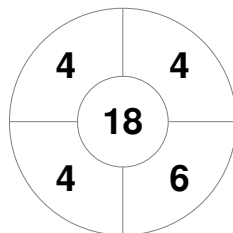

Hero Hockey World League Semi-Final (Men)
15 - 25 Jun 2017
London (ENG)

Match Statistics

Match #	Date	Time	Pool / Class	Pitch
19	20 Jun 2017	18:00	Pool A	

China

Full Time	1 - 5
Third Period	1 - 4
Half-time	0 - 4
First Period	0 - 2

Malaysia

Penalty Corners

CHN

MAS

Circle Entries

CHN

MAS

Shots

CHN

MAS

Shots on Target

CHN

MAS

Possession %

CHN

MAS