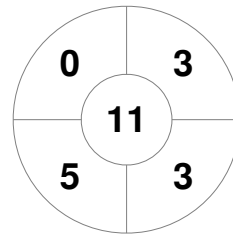

Shots on Target

CHN