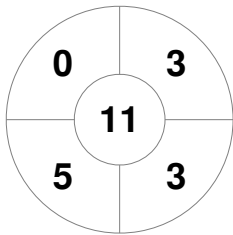

Hero Hockey World League Semi-Final (Men)  
15 - 25 Jun 2017  
London (ENG)

Match Statistics

Match #	Date	Time	Pool / Class	Pitch
19	20 Jun 2017	18:00	Pool A	

China

Full Time	1 - 5
Third Period	1 - 4
Half-time	0 - 4
First Period	0 - 2

Malaysia

Penalty Corners

CHN

MAS

Circle Entries

CHN

MAS

Shots