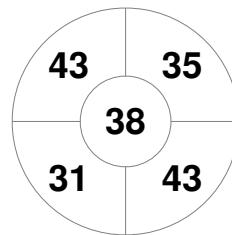

Hero Hockey World League Semi-Final (Men)  
15 - 25 Jun 2017  
London (ENG)

Match Statistics

Match #	Date	Time	Pool / Class	Pitch
16	19 Jun 2017	20:00	Pool A	

Argentina

Full Time	10 - 0
Third Period	7 - 0
Half-time	4 - 0
First Period	2 - 0

China

Penalty Corners

ARG

CHN

Circle Entries

ARG

CHN

Shots

ARG

CHN

Shots on Target

ARG

CHN

Possession %

ARG

CHN