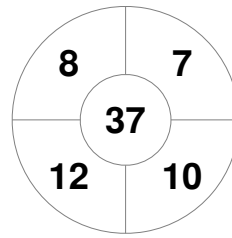

Hero Hockey World League Semi-Final (Men)  
15 - 25 Jun 2017  
London (ENG)

Match Statistics

Match #	Date	Time	Pool / Class	Pitch
16	19 Jun 2017	20:00	Pool A	

Argentina

Full Time	10 - 0
Third Period	7 - 0
Half-time	4 - 0
First Period	2 - 0

China

Penalty Corners

ARG

CHN

Circle Entries

ARG

CHN

Shots