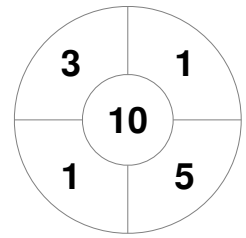

Hero Hockey World League Semi-Final (Men)  
15 - 25 Jun 2017  
London (ENG)

Match Statistics

Match #	Date	Time	Pool / Class	Pitch
16	19 Jun 2017	20:00	Pool A	

Argentina

Full Time	10 - 0
Third Period	7 - 0
Half-time	4 - 0
First Period	2 - 0

China

Penalty Corners

ARG

CHN

Circle Entries

ARG

CHN

Shots