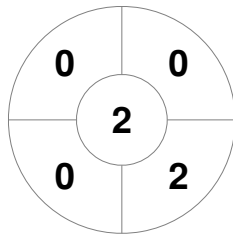

Hero Hockey World League Semi-Final (Men)  
15 - 25 Jun 2017  
London (ENG)

Match Statistics

Match #	Date	Time	Pool / Class	Pitch
16	19 Jun 2017	20:00	Pool A	

Argentina

Full Time	10 - 0
Third Period	7 - 0
Half-time	4 - 0
First Period	2 - 0

China

Penalty Corners

ARG

CHN

Circle Entries

ARG

CHN

Shots