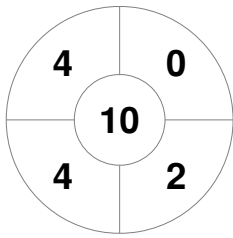

Hero Hockey World League Semi-Final (Men)  
15 - 25 Jun 2017  
London (ENG)

Match Statistics

Match #	Date	Time	Pool / Class	Pitch
16	19 Jun 2017	20:00	Pool A	

Argentina

Full Time	10 - 0
Third Period	7 - 0
Half-time	4 - 0
First Period	2 - 0

China

Penalty Corners

ARG

CHN

Circle Entries

ARG

CHN

Shots