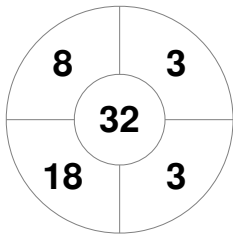

Hero Hockey World League Semi-Final (Men)  
15 - 25 Jun 2017  
London (ENG)

Match Statistics

Match #	Date	Time	Pool / Class	Pitch
16	19 Jun 2017	20:00	Pool A	

Argentina

Full Time	10 - 0
Third Period	7 - 0
Half-time	4 - 0
First Period	2 - 0

China

Penalty Corners

ARG

CHN

Circle Entries

ARG

CHN

Shots