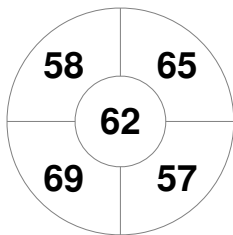

Hero Hockey World League Semi-Final (Men)  
15 - 25 Jun 2017  
London (ENG)

Match Statistics

Match #	Date	Time	Pool / Class	Pitch
16	19 Jun 2017	20:00	Pool A	

Argentina

Full Time	10 - 0
Third Period	7 - 0
Half-time	4 - 0
First Period	2 - 0

China

Penalty Corners

ARG

CHN

Circle Entries

ARG

CHN

Shots

ARG

CHN

Shots on Target

ARG

CHN

Possession %

ARG

CHN