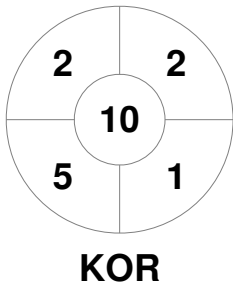

Hero Hockey World League Semi-Final (Men)
15 - 25 Jun 2017
London (ENG)

Match Statistics

Match #	Date	Time	Pool / Class	Pitch
15	19 Jun 2017	18:00	Pool A	

Korea

Full Time	0 - 1
Third Period	0 - 1
Half-time	0 - 0
First Period	0 - 0

Malaysia

Penalty Corners

Circle Entries

Shots

Shots on Target

Possession %