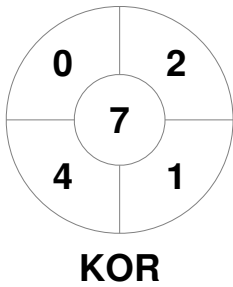

Hero Hockey World League Semi-Final (Men)
15 - 25 Jun 2017
London (ENG)

Match Statistics

Match #	Date	Time	Pool / Class	Pitch
15	19 Jun 2017	18:00	Pool A	

Korea

Full Time	0 - 1
Third Period	0 - 1
Half-time	0 - 0
First Period	0 - 0

Malaysia

Penalty Corners

Circle Entries

Shots

Shots on Target

Possession %