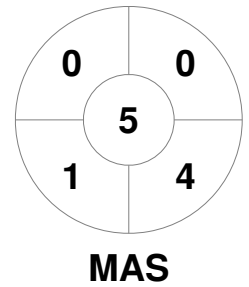

Hero Hockey World League Semi-Final (Men)
15 - 25 Jun 2017
London (ENG)

Match Statistics

Match #	Date	Time	Pool / Class	Pitch
15	19 Jun 2017	18:00	Pool A	

Korea

Full Time	0 - 1
Third Period	0 - 1
Half-time	0 - 0
First Period	0 - 0

Malaysia

Penalty Corners

Circle Entries

Shots

Shots on Target

Possession %