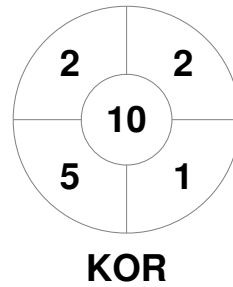

Hero Hockey World League Semi-Final (Men)
15 - 25 Jun 2017
London (ENG)

Match Statistics

Match #	Date	Time	Pool / Class	Pitch
15	19 Jun 2017	18:00	Pool A	

Korea

Full Time	0 - 1
Third Period	0 - 1
Half-time	0 - 0
First Period	0 - 0

Malaysia

Penalty Corners

Circle Entries

Shots

Shots on Target

Possession %