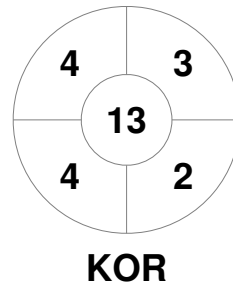

Hero Hockey World League Semi-Final (Men)
15 - 25 Jun 2017
London (ENG)

Match Statistics

Match #	Date	Time	Pool / Class	Pitch
15	19 Jun 2017	18:00	Pool A	

Korea

Full Time	0 - 1
Third Period	0 - 1
Half-time	0 - 0
First Period	0 - 0

Malaysia

Penalty Corners

Circle Entries

Shots

Shots on Target

Possession %