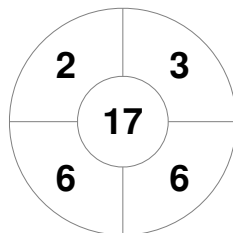

Hero Hockey World League Semi-Final (Men)
15 - 25 Jun 2017
London (ENG)

Match Statistics

Match #	Date	Time	Pool / Class	Pitch
12	18 Jun 2017	16:00	Pool A	

England

Full Time	3 - 3
Third Period	3 - 3
Half-time	2 - 0
First Period	2 - 0

Argentina

Penalty Corners

ENG

ARG

Circle Entries

ENG

ARG

Shots

ENG

ARG

Shots on Target

ENG

ARG

Possession %

ENG

ARG