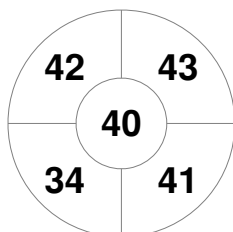

Hero Hockey World League Semi-Final (Men)  
15 - 25 Jun 2017  
London (ENG)

Match Statistics

Match #	Date	Time	Pool / Class	Pitch
12	18 Jun 2017	16:00	Pool A	

England

Full Time	3 - 3
Third Period	3 - 3
Half-time	2 - 0
First Period	2 - 0

Argentina

Penalty Corners

ENG

ARG

Circle Entries

ENG

ARG

Shots

ENG

ARG

Shots on Target

ENG

ARG

Possession %

ENG

ARG