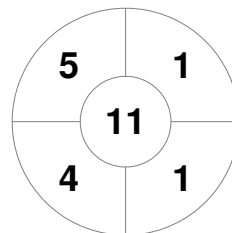

Shots on Target

ENG