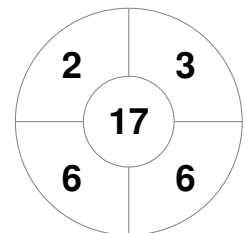

Hero Hockey World League Semi-Final (Men)  
15 - 25 Jun 2017  
London (ENG)

Match Statistics

Match #	Date	Time	Pool / Class	Pitch
12	18 Jun 2017	16:00	Pool A	

England

Full Time	3 - 3
Third Period	3 - 3
Half-time	2 - 0
First Period	2 - 0

Argentina

Penalty Corners

ENG

ARG

Circle Entries

ENG

ARG

Shots

ENG

ARG

Shots on Target

ENG

ARG

Possession %

ENG

ARG