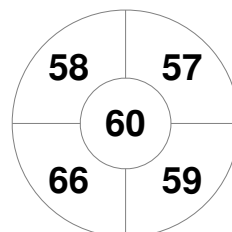

Hero Hockey World League Semi-Final (Men)  
15 - 25 Jun 2017  
London (ENG)

Match Statistics

Match #	Date	Time	Pool / Class	Pitch
12	18 Jun 2017	16:00	Pool A	

England

Full Time	3 - 3
Third Period	3 - 3
Half-time	2 - 0
First Period	2 - 0

Argentina

Penalty Corners

ENG

ARG

Circle Entries

ENG

ARG

Shots

ENG

ARG

Shots on Target

ENG

ARG

Possession %

ENG

ARG