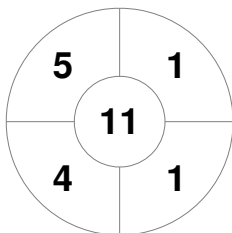

Hero Hockey World League Semi-Final (Men)  
15 - 25 Jun 2017  
London (ENG)

Match Statistics

Match #	Date	Time	Pool / Class	Pitch
12	18 Jun 2017	16:00	Pool A	

England

Full Time	3 - 3
Third Period	3 - 3
Half-time	2 - 0
First Period	2 - 0

Argentina

Penalty Corners

ENG

ARG

Circle Entries

ENG

ARG

Shots