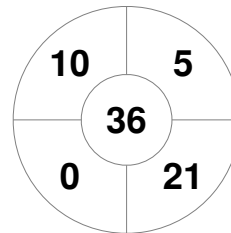

Hero Hockey World League Semi-Final (Men)
15 - 25 Jun 2017
London (ENG)

Match Statistics

Match #	Date	Time	Pool / Class	Pitch
9	17 Jun 2017	16:00	Pool A	

England

Full Time	7 - 3
Third Period	5 - 2
Half-time	2 - 2
First Period	2 - 0

Malaysia

Penalty Corners

ENG

MAS

Circle Entries

ENG

MAS

Shots