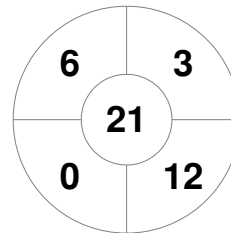

Shots on Target

ENG