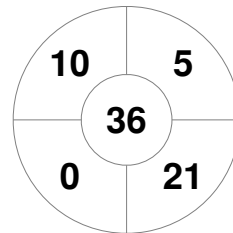

Hero Hockey World League Semi-Final (Men)
15 - 25 Jun 2017
London (ENG)

Match Statistics

Match #	Date	Time	Pool / Class	Pitch
9	17 Jun 2017	16:00	Pool A	

England

Full Time	7 - 3
Third Period	5 - 2
Half-time	2 - 2
First Period	2 - 0

Malaysia

Penalty Corners

ENG

MAS

Circle Entries

ENG

MAS

Shots