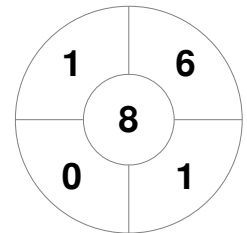

Hero Hockey World League Semi-Final (Men)
15 - 25 Jun 2017
London (ENG)

Match Statistics

Match #	Date	Time	Pool / Class	Pitch
9	17 Jun 2017	16:00	Pool A	

England

Full Time	7 - 3
Third Period	5 - 2
Half-time	2 - 2
First Period	2 - 0

Malaysia

Penalty Corners

ENG

MAS

Circle Entries

ENG

MAS

Shots

ENG

MAS

Shots on Target

ENG

MAS

Possession %

ENG

MAS