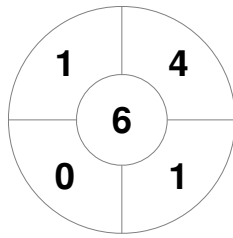

Hero Hockey World League Semi-Final (Men)
15 - 25 Jun 2017
London (ENG)

Match Statistics

Match #	Date	Time	Pool / Class	Pitch
9	17 Jun 2017	16:00	Pool A	

England

Full Time	7 - 3
Third Period	5 - 2
Half-time	2 - 2
First Period	2 - 0

Malaysia

Penalty Corners

ENG

MAS

Circle Entries

ENG

MAS

Shots