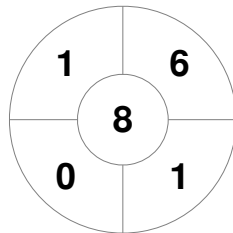

Hero Hockey World League Semi-Final (Men)
15 - 25 Jun 2017
London (ENG)

Match Statistics

Match #	Date	Time	Pool / Class	Pitch
9	17 Jun 2017	16:00	Pool A	

England

Full Time	7 - 3
Third Period	5 - 2
Half-time	2 - 2
First Period	2 - 0

Malaysia

Penalty Corners

ENG

MAS

Circle Entries

ENG

MAS

Shots

ENG

MAS

Shots on Target

ENG

MAS

Possession %

ENG

MAS