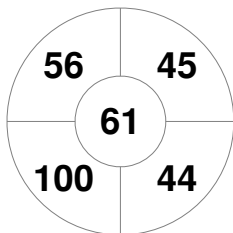

Hero Hockey World League Semi-Final (Men)
15 - 25 Jun 2017
London (ENG)

Match Statistics

Match #	Date	Time	Pool / Class	Pitch
9	17 Jun 2017	16:00	Pool A	

England

Full Time	7 - 3
Third Period	5 - 2
Half-time	2 - 2
First Period	2 - 0

Malaysia

Penalty Corners

ENG

MAS

Circle Entries

ENG

MAS

Shots

ENG

MAS

Shots on Target

ENG

MAS

Possession %

ENG

MAS