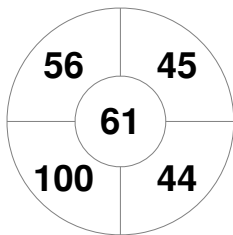

Hero Hockey World League Semi-Final (Men)
15 - 25 Jun 2017
London (ENG)

Match Statistics

Match #	Date	Time	Pool / Class	Pitch
9	17 Jun 2017	16:00	Pool A	

England

Full Time	7 - 3
Third Period	5 - 2
Half-time	2 - 2
First Period	2 - 0

Malaysia

Penalty Corners

ENG

MAS

Circle Entries

ENG

MAS

Shots

ENG

MAS

Shots on Target

ENG

MAS

Possession %

ENG

MAS