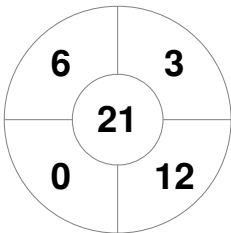

Hero Hockey World League Semi-Final (Men)
15 - 25 Jun 2017
London (ENG)

Match Statistics

Match #	Date	Time	Pool / Class	Pitch
9	17 Jun 2017	16:00	Pool A	

England

Full Time	7 - 3
Third Period	5 - 2
Half-time	2 - 2
First Period	2 - 0

Malaysia

Penalty Corners

ENG

MAS

Circle Entries

ENG

MAS

Shots