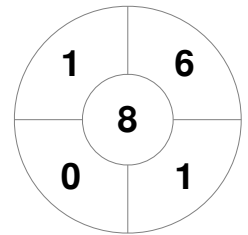

Hero Hockey World League Semi-Final (Men)
15 - 25 Jun 2017
London (ENG)

Match Statistics

Match #	Date	Time	Pool / Class	Pitch
9	17 Jun 2017	16:00	Pool A	

England

Full Time	7 - 3
Third Period	5 - 2
Half-time	2 - 2
First Period	2 - 0

Malaysia

Penalty Corners

ENG

MAS

Circle Entries

ENG

MAS

Shots

ENG

MAS

Shots on Target

ENG

MAS

Possession %

ENG

MAS