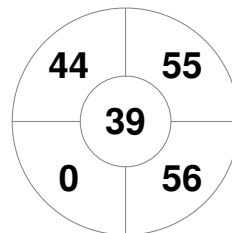

Hero Hockey World League Semi-Final (Men)
15 - 25 Jun 2017
London (ENG)

Match Statistics

Match #	Date	Time	Pool / Class	Pitch
9	17 Jun 2017	16:00	Pool A	

England

Full Time	7 - 3
Third Period	5 - 2
Half-time	2 - 2
First Period	2 - 0

Malaysia

Penalty Corners

ENG

MAS

Circle Entries

ENG

MAS

Shots

ENG

MAS

Shots on Target

ENG

MAS

Possession %

ENG

MAS