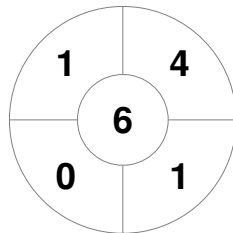

Hero Hockey World League Semi-Final (Men)
15 - 25 Jun 2017
London (ENG)

Match Statistics

Match #	Date	Time	Pool / Class	Pitch
9	17 Jun 2017	16:00	Pool A	

England

Full Time	7 - 3
Third Period	5 - 2
Half-time	2 - 2
First Period	2 - 0

Malaysia

Penalty Corners

ENG

MAS

Circle Entries

ENG

MAS

Shots