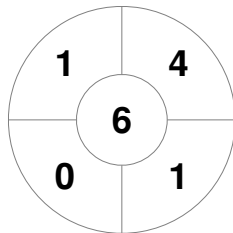

Hero Hockey World League Semi-Final (Men)
15 - 25 Jun 2017
London (ENG)

Match Statistics

Match #	Date	Time	Pool / Class	Pitch
9	17 Jun 2017	16:00	Pool A	

England

Full Time	7 - 3
Third Period	5 - 2
Half-time	2 - 2
First Period	2 - 0

Malaysia

Penalty Corners

ENG

MAS

Circle Entries

ENG

MAS

Shots