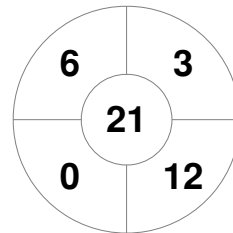

Shots on Target

ENG