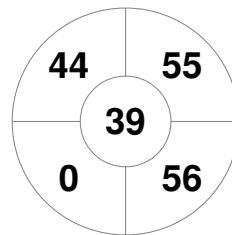

Hero Hockey World League Semi-Final (Men)
15 - 25 Jun 2017
London (ENG)

Match Statistics

Match #	Date	Time	Pool / Class	Pitch
9	17 Jun 2017	16:00	Pool A	

England

Full Time	7 - 3
Third Period	5 - 2
Half-time	2 - 2
First Period	2 - 0

Malaysia

Penalty Corners

ENG

MAS

Circle Entries

ENG

MAS

Shots

ENG

MAS

Shots on Target

ENG

MAS

Possession %

ENG

MAS