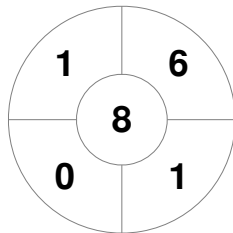

Hero Hockey World League Semi-Final (Men)
15 - 25 Jun 2017
London (ENG)

Match Statistics

Match #	Date	Time	Pool / Class	Pitch
9	17 Jun 2017	16:00	Pool A	

England

Full Time	7 - 3
Third Period	5 - 2
Half-time	2 - 2
First Period	2 - 0

Malaysia

Penalty Corners

ENG

MAS

Circle Entries

ENG

MAS

Shots

ENG

MAS

Shots on Target

ENG

MAS

Possession %

ENG

MAS