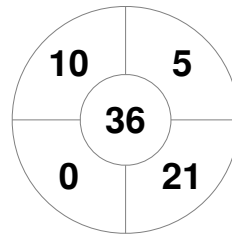

Hero Hockey World League Semi-Final (Men)
15 - 25 Jun 2017
London (ENG)

Match Statistics

Match #	Date	Time	Pool / Class	Pitch
9	17 Jun 2017	16:00	Pool A	

England

Full Time	7 - 3
Third Period	5 - 2
Half-time	2 - 2
First Period	2 - 0

Malaysia

Penalty Corners

ENG

MAS

Circle Entries

ENG

MAS

Shots