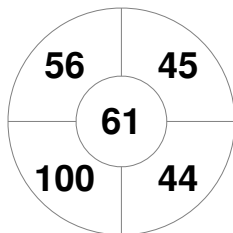

Hero Hockey World League Semi-Final (Men)
15 - 25 Jun 2017
London (ENG)

Match Statistics

Match #	Date	Time	Pool / Class	Pitch
9	17 Jun 2017	16:00	Pool A	

England

Full Time	7 - 3
Third Period	5 - 2
Half-time	2 - 2
First Period	2 - 0

Malaysia

Penalty Corners

ENG

MAS

Circle Entries

ENG

MAS

Shots

ENG

MAS

Shots on Target

ENG

MAS

Possession %

ENG

MAS