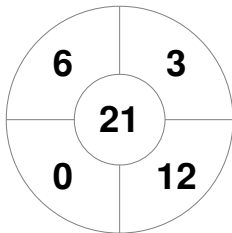

Hero Hockey World League Semi-Final (Men)
15 - 25 Jun 2017
London (ENG)

Match Statistics

Match #	Date	Time	Pool / Class	Pitch
9	17 Jun 2017	16:00	Pool A	

England

Full Time	7 - 3
Third Period	5 - 2
Half-time	2 - 2
First Period	2 - 0

Malaysia

Penalty Corners

ENG

MAS

Circle Entries

ENG

MAS

Shots