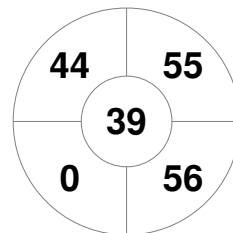

Hero Hockey World League Semi-Final (Men)
15 - 25 Jun 2017
London (ENG)

Match Statistics

Match #	Date	Time	Pool / Class	Pitch
9	17 Jun 2017	16:00	Pool A	

England

Full Time	7 - 3
Third Period	5 - 2
Half-time	2 - 2
First Period	2 - 0

Malaysia

Penalty Corners

ENG

MAS

Circle Entries

ENG

MAS

Shots

ENG

MAS

Shots on Target

ENG

MAS

Possession %

ENG

MAS