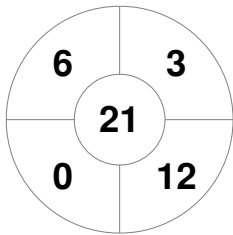

Hero Hockey World League Semi-Final (Men)
15 - 25 Jun 2017
London (ENG)

Match Statistics

Match #	Date	Time	Pool / Class	Pitch
9	17 Jun 2017	16:00	Pool A	

England

Full Time	7 - 3
Third Period	5 - 2
Half-time	2 - 2
First Period	2 - 0

Malaysia

Penalty Corners

ENG

MAS

Circle Entries

ENG

MAS

Shots