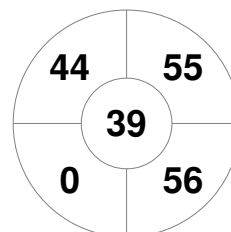

Hero Hockey World League Semi-Final (Men)
15 - 25 Jun 2017
London (ENG)

Match Statistics

Match #	Date	Time	Pool / Class	Pitch
9	17 Jun 2017	16:00	Pool A	

England

Full Time	7 - 3
Third Period	5 - 2
Half-time	2 - 2
First Period	2 - 0

Malaysia

Penalty Corners

ENG

MAS

Circle Entries

ENG

MAS

Shots

ENG

MAS

Shots on Target

ENG

MAS

Possession %

ENG

MAS