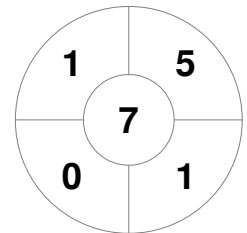

Hero Hockey World League Semi-Final (Men)
15 - 25 Jun 2017
London (ENG)

Match Statistics

Match #	Date	Time	Pool / Class	Pitch
9	17 Jun 2017	16:00	Pool A	

England

Full Time	7 - 3
Third Period	5 - 2
Half-time	2 - 2
First Period	2 - 0

Malaysia

Penalty Corners

ENG

MAS

Circle Entries

ENG

MAS

Shots