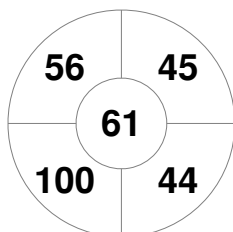

Hero Hockey World League Semi-Final (Men)
15 - 25 Jun 2017
London (ENG)

Match Statistics

Match #	Date	Time	Pool / Class	Pitch
9	17 Jun 2017	16:00	Pool A	

England

Full Time	7 - 3
Third Period	5 - 2
Half-time	2 - 2
First Period	2 - 0

Malaysia

Penalty Corners

ENG

MAS

Circle Entries

ENG

MAS

Shots

ENG

MAS

Shots on Target

ENG

MAS

Possession %

ENG

MAS