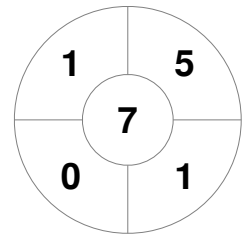

Hero Hockey World League Semi-Final (Men)
15 - 25 Jun 2017
London (ENG)

Match Statistics

Match #	Date	Time	Pool / Class	Pitch
9	17 Jun 2017	16:00	Pool A	

England

Full Time	7 - 3
Third Period	5 - 2
Half-time	2 - 2
First Period	2 - 0

Malaysia

Penalty Corners

ENG

MAS

Circle Entries

ENG

MAS

Shots