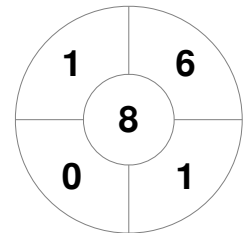

Hero Hockey World League Semi-Final (Men)
15 - 25 Jun 2017
London (ENG)

Match Statistics

Match #	Date	Time	Pool / Class	Pitch
9	17 Jun 2017	16:00	Pool A	

England

Full Time	7 - 3
Third Period	5 - 2
Half-time	2 - 2
First Period	2 - 0

Malaysia

Penalty Corners

ENG

MAS

Circle Entries

ENG

MAS

Shots

ENG

MAS

Shots on Target

ENG

MAS

Possession %

ENG

MAS