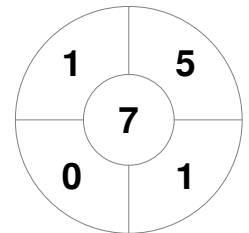

Hero Hockey World League Semi-Final (Men)
15 - 25 Jun 2017
London (ENG)

Match Statistics

Match #	Date	Time	Pool / Class	Pitch
9	17 Jun 2017	16:00	Pool A	

England

Full Time	7 - 3
Third Period	5 - 2
Half-time	2 - 2
First Period	2 - 0

Malaysia

Penalty Corners

ENG

MAS

Circle Entries

ENG

MAS

Shots