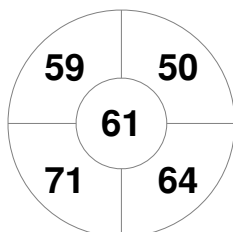

Hero Hockey World League Semi-Final (Men)
15 - 25 Jun 2017
London (ENG)

Match Statistics

Match #	Date	Time	Pool / Class	Pitch
7	17 Jun 2017	12:00	Pool A	

China

Full Time	5 - 2
Third Period	4 - 2
Half-time	3 - 1
First Period	3 - 1

Korea

Penalty Corners

CHN

KOR

Circle Entries

CHN

KOR

Shots

CHN

KOR

Shots on Target

CHN

KOR

Possession %

CHN

KOR