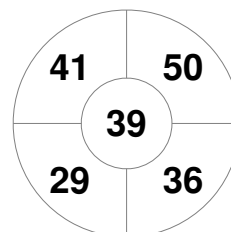

Hero Hockey World League Semi-Final (Men)
15 - 25 Jun 2017
London (ENG)

Match Statistics

Match #	Date	Time	Pool / Class	Pitch
7	17 Jun 2017	12:00	Pool A	

China

Full Time	5 - 2
Third Period	4 - 2
Half-time	3 - 1
First Period	3 - 1

Korea

Penalty Corners

CHN

KOR

Circle Entries

CHN

KOR

Shots

CHN

KOR

Shots on Target

CHN

KOR

Possession %

CHN

KOR