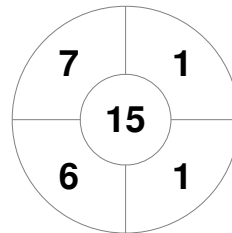

Shots on Target

CHN