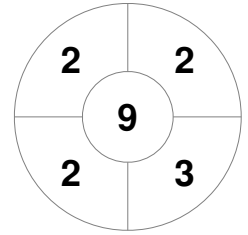

Hero Hockey World League Semi-Final (Men)
15 - 25 Jun 2017
London (ENG)

Match Statistics

Match #	Date	Time	Pool / Class	Pitch
7	17 Jun 2017	12:00	Pool A	

China

Full Time	5 - 2
Third Period	4 - 2
Half-time	3 - 1
First Period	3 - 1

Korea

Penalty Corners

CHN

KOR

Circle Entries

CHN

KOR

Shots