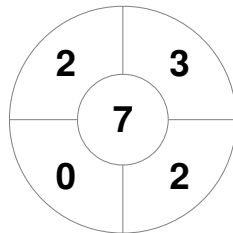

Hero Hockey World League Semi-Final (Men)
15 - 25 Jun 2017
London (ENG)

Match Statistics

Match #	Date	Time	Pool / Class	Pitch
7	17 Jun 2017	12:00	Pool A	

China

Full Time	5 - 2
Third Period	4 - 2
Half-time	3 - 1
First Period	3 - 1

Korea

Penalty Corners

CHN

KOR

Circle Entries

CHN

KOR

Shots

CHN

KOR

Shots on Target

CHN

KOR

Possession %

CHN

KOR