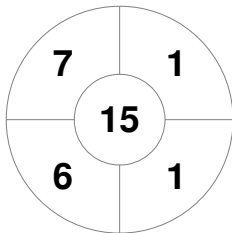

Hero Hockey World League Semi-Final (Men)
15 - 25 Jun 2017
London (ENG)

Match Statistics

Match #	Date	Time	Pool / Class	Pitch
7	17 Jun 2017	12:00	Pool A	

China

Full Time	5 - 2
Third Period	4 - 2
Half-time	3 - 1
First Period	3 - 1

Korea

Penalty Corners

CHN

KOR

Circle Entries

CHN

KOR

Shots