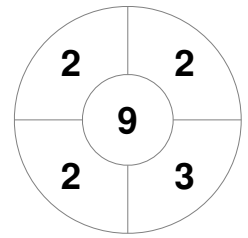

Hero Hockey World League Semi-Final (Men)  
15 - 25 Jun 2017  
London (ENG)

Match Statistics

Match #	Date	Time	Pool / Class	Pitch
7	17 Jun 2017	12:00	Pool A	

China

Full Time	5 - 2
Third Period	4 - 2
Half-time	3 - 1
First Period	3 - 1

Korea

Penalty Corners

CHN

KOR

Circle Entries

CHN

KOR

Shots