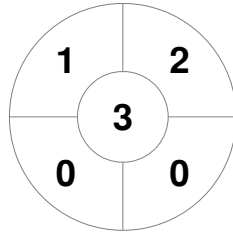

Hero Hockey World League Semi-Final (Men)
15 - 25 Jun 2017
London (ENG)

Match Statistics

Match #	Date	Time	Pool / Class	Pitch
7	17 Jun 2017	12:00	Pool A	

China

Full Time	5 - 2
Third Period	4 - 2
Half-time	3 - 1
First Period	3 - 1

Korea

Penalty Corners

CHN

KOR

Circle Entries

CHN

KOR

Shots

CHN

KOR

Shots on Target

CHN

KOR

Possession %

CHN

KOR