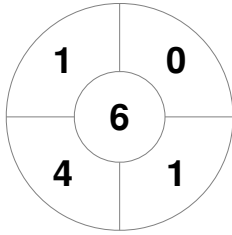

Hero Hockey World League Semi-Final (Men)
15 - 25 Jun 2017
London (ENG)

Match Statistics

Match #	Date	Time	Pool / Class	Pitch
7	17 Jun 2017	12:00	Pool A	

China

Full Time	5 - 2
Third Period	4 - 2
Half-time	3 - 1
First Period	3 - 1

Korea

Penalty Corners

CHN

KOR

Circle Entries

CHN

KOR

Shots