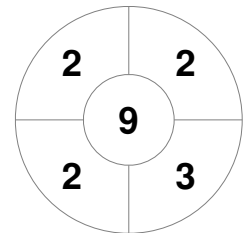

Hero Hockey World League Semi-Final (Men)
15 - 25 Jun 2017
London (ENG)

Match Statistics

Match #	Date	Time	Pool / Class	Pitch
7	17 Jun 2017	12:00	Pool A	

China

Full Time	5 - 2
Third Period	4 - 2
Half-time	3 - 1
First Period	3 - 1

Korea

Penalty Corners

CHN

KOR

Circle Entries

CHN

KOR

Shots