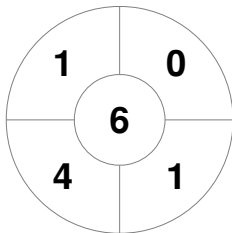

Hero Hockey World League Semi-Final (Men)
15 - 25 Jun 2017
London (ENG)

Match Statistics

Match #	Date	Time	Pool / Class	Pitch
7	17 Jun 2017	12:00	Pool A	

China

Full Time	5 - 2
Third Period	4 - 2
Half-time	3 - 1
First Period	3 - 1

Korea

Penalty Corners

CHN

KOR

Circle Entries

CHN

KOR

Shots