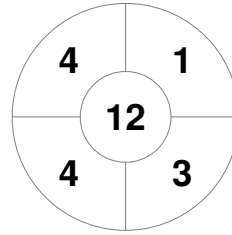

Hero Hockey World League Semi-Final (Men)
15 - 25 Jun 2017
London (ENG)

Match Statistics

Match #	Date	Time	Pool / Class	Pitch
7	17 Jun 2017	12:00	Pool A	

China

Full Time	5 - 2
Third Period	4 - 2
Half-time	3 - 1
First Period	3 - 1

Korea

Penalty Corners

CHN

KOR

Circle Entries

CHN

KOR

Shots