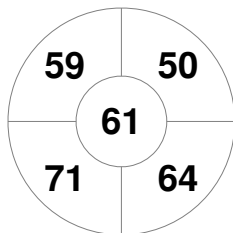

Hero Hockey World League Semi-Final (Men)
15 - 25 Jun 2017
London (ENG)

Match Statistics

Match #	Date	Time	Pool / Class	Pitch
7	17 Jun 2017	12:00	Pool A	

China

Full Time	5 - 2
Third Period	4 - 2
Half-time	3 - 1
First Period	3 - 1

Korea

Penalty Corners

CHN

KOR

Circle Entries

CHN

KOR

Shots

CHN

KOR

Shots on Target

CHN

KOR

Possession %

CHN

KOR