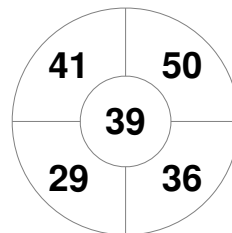

Hero Hockey World League Semi-Final (Men)
15 - 25 Jun 2017
London (ENG)

Match Statistics

Match #	Date	Time	Pool / Class	Pitch
7	17 Jun 2017	12:00	Pool A	

China

Full Time	5 - 2
Third Period	4 - 2
Half-time	3 - 1
First Period	3 - 1

Korea

Penalty Corners

CHN

KOR

Circle Entries

CHN

KOR

Shots

CHN

KOR

Shots on Target

CHN

KOR

Possession %

CHN

KOR