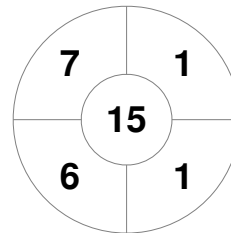

Shots on Target

CHN