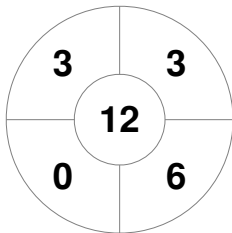

Hero Hockey World League Semi-Final (Men)  
15 - 25 Jun 2017  
London (ENG)

Match Statistics

Match #	Date	Time	Pool / Class	Pitch
6	16 Jun 2017	20:00	Pool A	

Argentina

Full Time	5 - 2
Third Period	3 - 2
Half-time	2 - 2
First Period	2 - 1

Malaysia

Penalty Corners

ARG

MAS

Circle Entries

ARG

MAS

Shots

ARG

MAS

Shots on Target

ARG

MAS

Possession %

ARG

MAS