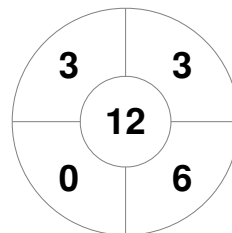

Hero Hockey World League Semi-Final (Men)  
15 - 25 Jun 2017  
London (ENG)

Match Statistics

Match #	Date	Time	Pool / Class	Pitch
6	16 Jun 2017	20:00	Pool A	

Argentina

Full Time	5 - 2
Third Period	3 - 2
Half-time	2 - 2
First Period	2 - 1

Malaysia

Penalty Corners

ARG

MAS

Circle Entries

ARG

MAS

Shots

ARG

MAS

Shots on Target

ARG

MAS

Possession %

ARG

MAS