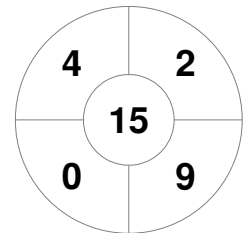

Hero Hockey World League Semi-Final (Men)
15 - 25 Jun 2017
London (ENG)

Match Statistics

Match #	Date	Time	Pool / Class	Pitch
6	16 Jun 2017	20:00	Pool A	

Argentina

Full Time	5 - 2
Third Period	3 - 2
Half-time	2 - 2
First Period	2 - 1

Malaysia

Penalty Corners

ARG

MAS

Circle Entries

ARG

MAS

Shots

ARG

MAS

Shots on Target

ARG

MAS

Possession %

ARG

MAS