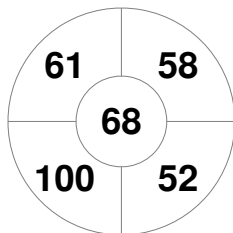

Hero Hockey World League Semi-Final (Men)  
15 - 25 Jun 2017  
London (ENG)

Match Statistics

Match #	Date	Time	Pool / Class	Pitch
6	16 Jun 2017	20:00	Pool A	

Argentina

Full Time	5 - 2
Third Period	3 - 2
Half-time	2 - 2
First Period	2 - 1

Malaysia

Penalty Corners

ARG

MAS

Circle Entries

ARG

MAS

Shots

ARG

MAS

Shots on Target

ARG

MAS

Possession %

ARG

MAS