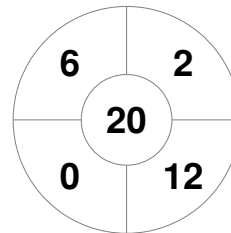

Hero Hockey World League Semi-Final (Men)
15 - 25 Jun 2017
London (ENG)

Match Statistics

Match #	Date	Time	Pool / Class	Pitch
6	16 Jun 2017	20:00	Pool A	

Argentina

Full Time	5 - 2
Third Period	3 - 2
Half-time	2 - 2
First Period	2 - 1

Malaysia

Penalty Corners

ARG

MAS

Circle Entries

ARG

MAS

Shots