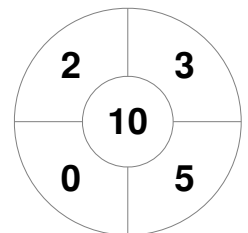

Hero Hockey World League Semi-Final (Men)  
15 - 25 Jun 2017  
London (ENG)

Match Statistics

Match #	Date	Time	Pool / Class	Pitch
6	16 Jun 2017	20:00	Pool A	

Argentina

Full Time	5 - 2
Third Period	3 - 2
Half-time	2 - 2
First Period	2 - 1

Malaysia

Penalty Corners

ARG

MAS

Circle Entries

ARG

MAS

Shots

ARG

MAS

Shots on Target

ARG

MAS

Possession %

ARG

MAS