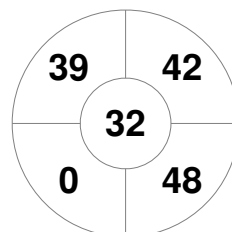

Hero Hockey World League Semi-Final (Men)  
15 - 25 Jun 2017  
London (ENG)

Match Statistics

Match #	Date	Time	Pool / Class	Pitch
6	16 Jun 2017	20:00	Pool A	

Argentina

Full Time	5 - 2
Third Period	3 - 2
Half-time	2 - 2
First Period	2 - 1

Malaysia

Penalty Corners

ARG

MAS

Circle Entries

ARG

MAS

Shots

ARG

MAS

Shots on Target

ARG

MAS

Possession %

ARG

MAS