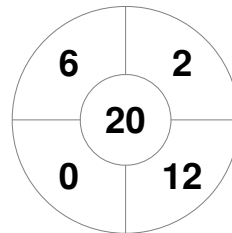

Hero Hockey World League Semi-Final (Men)  
15 - 25 Jun 2017  
London (ENG)

Match Statistics

Match #	Date	Time	Pool / Class	Pitch
6	16 Jun 2017	20:00	Pool A	

Argentina

Full Time	5 - 2
Third Period	3 - 2
Half-time	2 - 2
First Period	2 - 1

Malaysia

Penalty Corners

ARG

MAS

Circle Entries

ARG

MAS

Shots