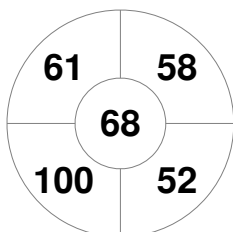

Hero Hockey World League Semi-Final (Men)  
15 - 25 Jun 2017  
London (ENG)

Match Statistics

Match #	Date	Time	Pool / Class	Pitch
6	16 Jun 2017	20:00	Pool A	

Argentina

Full Time	5 - 2
Third Period	3 - 2
Half-time	2 - 2
First Period	2 - 1

Malaysia

Penalty Corners

ARG

MAS

Circle Entries

ARG

MAS

Shots

ARG

MAS

Shots on Target

ARG

MAS

Possession %

ARG

MAS