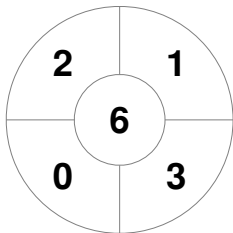

Hero Hockey World League Semi-Final (Men)  
15 - 25 Jun 2017  
London (ENG)

Match Statistics

Match #	Date	Time	Pool / Class	Pitch
6	16 Jun 2017	20:00	Pool A	

Argentina

Full Time	5 - 2
Third Period	3 - 2
Half-time	2 - 2
First Period	2 - 1

Malaysia

Penalty Corners

ARG

MAS

Circle Entries

ARG

MAS

Shots