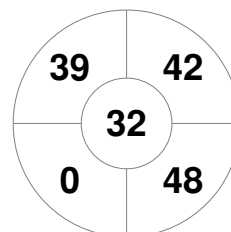

Hero Hockey World League Semi-Final (Men)
15 - 25 Jun 2017
London (ENG)

Match Statistics

Match #	Date	Time	Pool / Class	Pitch
6	16 Jun 2017	20:00	Pool A	

Argentina

Full Time	5 - 2
Third Period	3 - 2
Half-time	2 - 2
First Period	2 - 1

Malaysia

Penalty Corners

ARG

MAS

Circle Entries

ARG

MAS

Shots

ARG

MAS

Shots on Target

ARG

MAS

Possession %

ARG

MAS