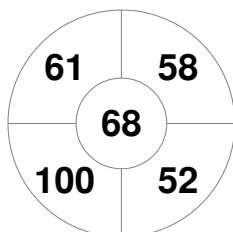

Hero Hockey World League Semi-Final (Men)
15 - 25 Jun 2017
London (ENG)

Match Statistics

Match #	Date	Time	Pool / Class	Pitch
6	16 Jun 2017	20:00	Pool A	

Argentina

Full Time	5 - 2
Third Period	3 - 2
Half-time	2 - 2
First Period	2 - 1

Malaysia

Penalty Corners

ARG

MAS

Circle Entries

ARG

MAS

Shots

ARG

MAS

Shots on Target

ARG

MAS

Possession %

ARG

MAS