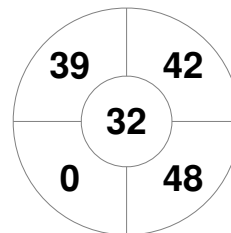

Hero Hockey World League Semi-Final (Men)  
15 - 25 Jun 2017  
London (ENG)

Match Statistics

Match #	Date	Time	Pool / Class	Pitch
6	16 Jun 2017	20:00	Pool A	

Argentina

Full Time	5 - 2
Third Period	3 - 2
Half-time	2 - 2
First Period	2 - 1

Malaysia

Penalty Corners

ARG

MAS

Circle Entries

ARG

MAS

Shots

ARG

MAS

Shots on Target

ARG

MAS

Possession %

ARG

MAS