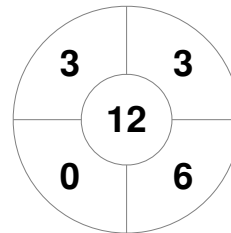

Hero Hockey World League Semi-Final (Men)
15 - 25 Jun 2017
London (ENG)

Match Statistics

Match #	Date	Time	Pool / Class	Pitch
6	16 Jun 2017	20:00	Pool A	

Argentina

Full Time	5 - 2
Third Period	3 - 2
Half-time	2 - 2
First Period	2 - 1

Malaysia

Penalty Corners

ARG

MAS

Circle Entries

ARG

MAS

Shots

ARG

MAS

Shots on Target

ARG

MAS

Possession %

ARG

MAS