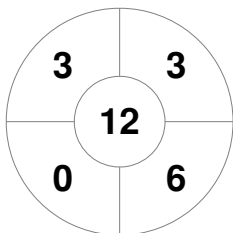

Hero Hockey World League Semi-Final (Men)  
15 - 25 Jun 2017  
London (ENG)

Match Statistics

Match #	Date	Time	Pool / Class	Pitch
6	16 Jun 2017	20:00	Pool A	

Argentina

Full Time	5 - 2
Third Period	3 - 2
Half-time	2 - 2
First Period	2 - 1

Malaysia

Penalty Corners

ARG

MAS

Circle Entries

ARG

MAS

Shots

ARG

MAS

Shots on Target

ARG

MAS

Possession %

ARG

MAS