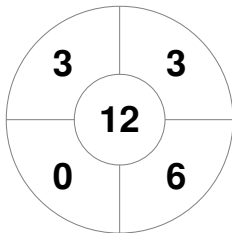

Hero Hockey World League Semi-Final (Men)
15 - 25 Jun 2017
London (ENG)

Match Statistics

Match #	Date	Time	Pool / Class	Pitch
6	16 Jun 2017	20:00	Pool A	

Argentina

Full Time	5 - 2
Third Period	3 - 2
Half-time	2 - 2
First Period	2 - 1

Malaysia

Penalty Corners

ARG

MAS

Circle Entries

ARG

MAS

Shots

ARG

MAS

Shots on Target

ARG

MAS

Possession %

ARG

MAS