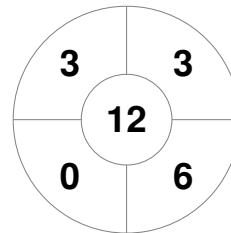

Hero Hockey World League Semi-Final (Men)  
15 - 25 Jun 2017  
London (ENG)

Match Statistics

Match #	Date	Time	Pool / Class	Pitch
6	16 Jun 2017	20:00	Pool A	

Argentina

Full Time	5 - 2
Third Period	3 - 2
Half-time	2 - 2
First Period	2 - 1

Malaysia

Penalty Corners

ARG

MAS

Circle Entries

ARG

MAS

Shots

ARG

MAS

Shots on Target

ARG

MAS

Possession %

ARG

MAS