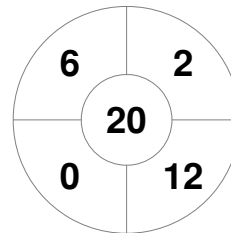

Hero Hockey World League Semi-Final (Men)  
15 - 25 Jun 2017  
London (ENG)

Match Statistics

Match #	Date	Time	Pool / Class	Pitch
6	16 Jun 2017	20:00	Pool A	

Argentina

Full Time	5 - 2
Third Period	3 - 2
Half-time	2 - 2
First Period	2 - 1

Malaysia

Penalty Corners

ARG

MAS

Circle Entries

ARG

MAS

Shots