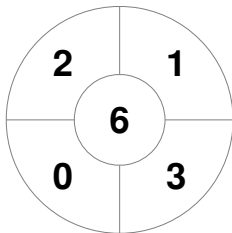

Hero Hockey World League Semi-Final (Men)  
15 - 25 Jun 2017  
London (ENG)

Match Statistics

Match #	Date	Time	Pool / Class	Pitch
6	16 Jun 2017	20:00	Pool A	

Argentina

Full Time	5 - 2
Third Period	3 - 2
Half-time	2 - 2
First Period	2 - 1

Malaysia

Penalty Corners

ARG

MAS

Circle Entries

ARG

MAS

Shots