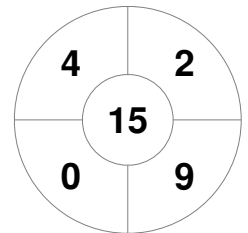

Hero Hockey World League Semi-Final (Men)  
15 - 25 Jun 2017  
London (ENG)

Match Statistics

Match #	Date	Time	Pool / Class	Pitch
6	16 Jun 2017	20:00	Pool A	

Argentina

Full Time	5 - 2
Third Period	3 - 2
Half-time	2 - 2
First Period	2 - 1

Malaysia

Penalty Corners

ARG

MAS

Circle Entries

ARG

MAS

Shots

ARG

MAS

Shots on Target

ARG

MAS

Possession %

ARG

MAS