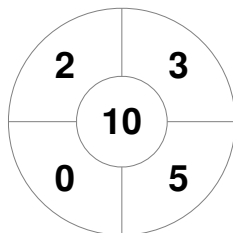

Hero Hockey World League Semi-Final (Men)
15 - 25 Jun 2017
London (ENG)

Match Statistics

Match #	Date	Time	Pool / Class	Pitch
6	16 Jun 2017	20:00	Pool A	

Argentina

Full Time	5 - 2
Third Period	3 - 2
Half-time	2 - 2
First Period	2 - 1

Malaysia

Penalty Corners

ARG

MAS

Circle Entries

ARG

MAS

Shots

ARG

MAS

Shots on Target

ARG

MAS

Possession %

ARG

MAS