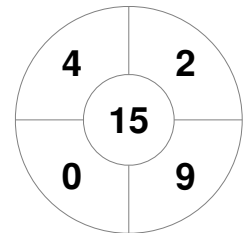

Hero Hockey World League Semi-Final (Men)  
15 - 25 Jun 2017  
London (ENG)

Match Statistics

Match #	Date	Time	Pool / Class	Pitch
6	16 Jun 2017	20:00	Pool A	

Argentina

Full Time	5 - 2
Third Period	3 - 2
Half-time	2 - 2
First Period	2 - 1

Malaysia

Penalty Corners

ARG

MAS

Circle Entries

ARG

MAS

Shots

ARG

MAS

Shots on Target

ARG

MAS

Possession %

ARG

MAS