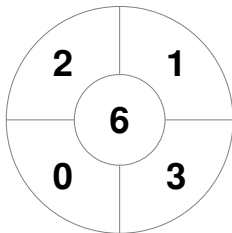

Hero Hockey World League Semi-Final (Men)
15 - 25 Jun 2017
London (ENG)

Match Statistics

Match #	Date	Time	Pool / Class	Pitch
6	16 Jun 2017	20:00	Pool A	

Argentina

Full Time	5 - 2
Third Period	3 - 2
Half-time	2 - 2
First Period	2 - 1

Malaysia

Penalty Corners

ARG

MAS

Circle Entries

ARG

MAS

Shots