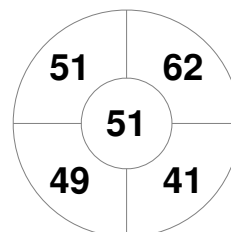

Hero Hockey World League Semi-Final (Men)
15 - 25 Jun 2017
London (ENG)

Match Statistics

Match #	Date	Time	Pool / Class	Pitch
4	15 Jun 2017	20:00	Pool A	

England

Full Time	2 - 0
Third Period	2 - 0
Half-time	2 - 0
First Period	2 - 0

China

Penalty Corners

ENG

CHN

Circle Entries

ENG

CHN

Shots

ENG

CHN

Shots on Target

ENG

CHN

Possession %

ENG

CHN