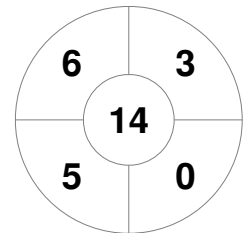

England

| | |
|--------------|-------|
| Full Time | 2 - 0 |
| Third Period | 2 - 0 |
| Half-time | 2 - 0 |
| First Period | 2 - 0 |

China

Penalty Corners

ENG

CHN

Circle Entries

ENG