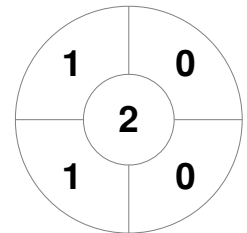

England

| | |
|--------------|-------|
| Full Time | 2 - 0 |
| Third Period | 2 - 0 |
| Half-time | 2 - 0 |
| First Period | 2 - 0 |

China

Penalty Corners

ENG

CHN

Circle Entries

ENG

CHN

Shots

ENG

CHN

Shots on Target

ENG

CHN

Possession %