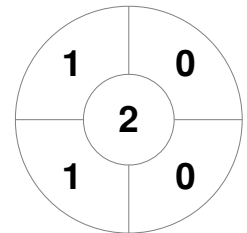

Hero Hockey World League Semi-Final (Men)
15 - 25 Jun 2017
London (ENG)

Match Statistics

Match #	Date	Time	Pool / Class	Pitch
4	15 Jun 2017	20:00	Pool A	

England

Full Time	2 - 0
Third Period	2 - 0
Half-time	2 - 0
First Period	2 - 0

China

Penalty Corners

ENG

CHN

Circle Entries

ENG

CHN

Shots

ENG

CHN

Shots on Target

ENG

CHN

Possession %

ENG

CHN