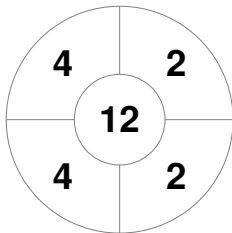

England

| | |
|--------------|-------|
| Full Time | 2 - 0 |
| Third Period | 2 - 0 |
| Half-time | 2 - 0 |
| First Period | 2 - 0 |

China

Penalty Corners

ENG

CHN

Circle Entries

ENG