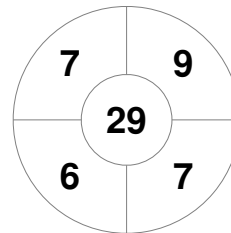

England

| | |
|--------------|-------|
| Full Time | 2 - 0 |
| Third Period | 2 - 0 |
| Half-time | 2 - 0 |
| First Period | 2 - 0 |

China

Penalty Corners

ENG

CHN

Circle Entries

ENG