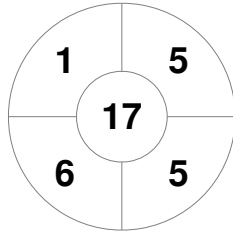

Hero Hockey World League Semi-Final (Men)
15 - 25 Jun 2017
London (ENG)

Match Statistics

Match #	Date	Time	Pool / Class	Pitch
1	15 Jun 2017	12:00	Pool A	

Korea

Full Time	1 - 2
Third Period	0 - 1
Half-time	0 - 1
First Period	0 - 0

Argentina

Penalty Corners

KOR

ARG

Circle Entries

KOR

ARG

Shots

KOR

ARG

Shots on Target

KOR

ARG

Possession %

KOR

ARG