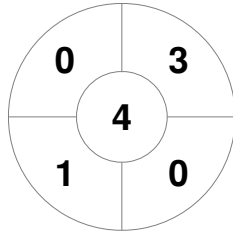

Hero Hockey World League Semi-Final (Men)
15 - 25 Jun 2017
London (ENG)

Match Statistics

Match #	Date	Time	Pool / Class	Pitch
1	15 Jun 2017	12:00	Pool A	

Korea

Full Time	1 - 2
Third Period	0 - 1
Half-time	0 - 1
First Period	0 - 0

Argentina

Penalty Corners

KOR

ARG

Circle Entries

KOR

ARG

Shots