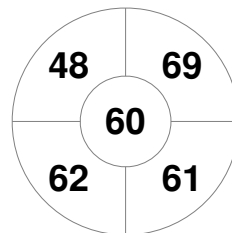

Hero Hockey World League Semi-Final (Men)
15 - 25 Jun 2017
London (ENG)

Match Statistics

Match #	Date	Time	Pool / Class	Pitch
1	15 Jun 2017	12:00	Pool A	

Korea

Full Time	1 - 2
Third Period	0 - 1
Half-time	0 - 1
First Period	0 - 0

Argentina

Penalty Corners

KOR

ARG

Circle Entries

KOR

ARG

Shots

KOR

ARG

Shots on Target

KOR

ARG

Possession %

KOR

ARG