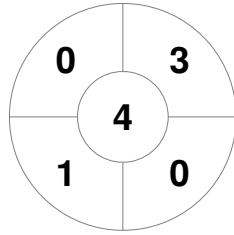

Hero Hockey World League Semi-Final (Men)
15 - 25 Jun 2017
London (ENG)

Match Statistics

Match #	Date	Time	Pool / Class	Pitch
1	15 Jun 2017	12:00	Pool A	

Korea

Full Time	1 - 2
Third Period	0 - 1
Half-time	0 - 1
First Period	0 - 0

Argentina

Penalty Corners

KOR

ARG

Circle Entries

KOR

ARG

Shots