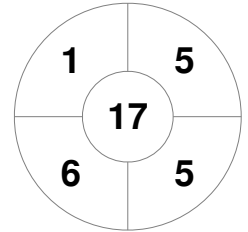

Hero Hockey World League Semi-Final (Men)
15 - 25 Jun 2017
London (ENG)

Match Statistics

Match #	Date	Time	Pool / Class	Pitch
1	15 Jun 2017	12:00	Pool A	

Korea

Full Time	1 - 2
Third Period	0 - 1
Half-time	0 - 1
First Period	0 - 0

Argentina

Penalty Corners

KOR

ARG

Circle Entries

KOR

ARG

Shots

KOR

ARG

Shots on Target

KOR

ARG

Possession %

KOR

ARG