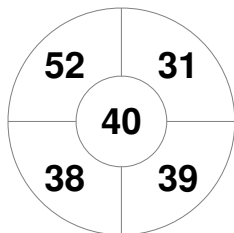

Hero Hockey World League Semi-Final (Men)
15 - 25 Jun 2017
London (ENG)

Match Statistics

Match #	Date	Time	Pool / Class	Pitch
1	15 Jun 2017	12:00	Pool A	

Korea

Full Time	1 - 2
Third Period	0 - 1
Half-time	0 - 1
First Period	0 - 0

Argentina

Penalty Corners

KOR

ARG

Circle Entries

KOR

ARG

Shots

KOR

ARG

Shots on Target

KOR

ARG

Possession %

KOR

ARG