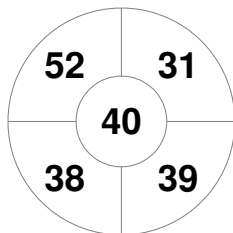

Hero Hockey World League Semi-Final (Men)
15 - 25 Jun 2017
London (ENG)

Match Statistics

Match #	Date	Time	Pool / Class	Pitch
1	15 Jun 2017	12:00	Pool A	

Korea

Full Time	1 - 2
Third Period	0 - 1
Half-time	0 - 1
First Period	0 - 0

Argentina

Penalty Corners

KOR

ARG

Circle Entries

KOR

ARG

Shots

KOR

ARG

Shots on Target

KOR

ARG

Possession %

KOR

ARG