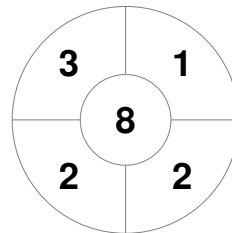

Hero Hockey World League Semi-Final (Men)
15 - 25 Jun 2017
London (ENG)

Match Statistics

Match #	Date	Time	Pool / Class	Pitch
1	15 Jun 2017	12:00	Pool A	

Korea

Full Time	1 - 2
Third Period	0 - 1
Half-time	0 - 1
First Period	0 - 0

Argentina

Penalty Corners

KOR

ARG

Circle Entries

KOR

ARG

Shots