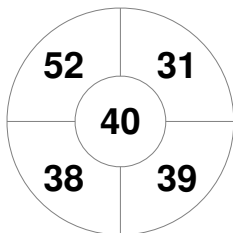

Hero Hockey World League Semi-Final (Men)
15 - 25 Jun 2017
London (ENG)

Match Statistics

Match #	Date	Time	Pool / Class	Pitch
1	15 Jun 2017	12:00	Pool A	

Korea

Full Time	1 - 2
Third Period	0 - 1
Half-time	0 - 1
First Period	0 - 0

Argentina

Penalty Corners

KOR

ARG

Circle Entries

KOR

ARG

Shots

KOR

ARG

Shots on Target

KOR

ARG

Possession %

KOR

ARG