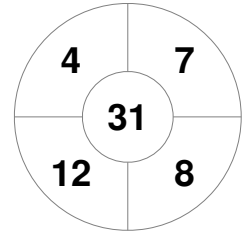

Hero Hockey World League Semi-Final (Men)
15 - 25 Jun 2017
London (ENG)

Match Statistics

Match #	Date	Time	Pool / Class	Pitch
1	15 Jun 2017	12:00	Pool A	

Korea

Full Time	1 - 2
Third Period	0 - 1
Half-time	0 - 1
First Period	0 - 0

Argentina

Penalty Corners

KOR

ARG

Circle Entries

KOR

ARG

Shots