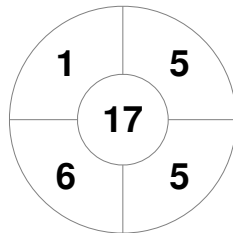

Hero Hockey World League Semi-Final (Men)
15 - 25 Jun 2017
London (ENG)

Match Statistics

Match #	Date	Time	Pool / Class	Pitch
1	15 Jun 2017	12:00	Pool A	

Korea

Full Time	1 - 2
Third Period	0 - 1
Half-time	0 - 1
First Period	0 - 0

Argentina

Penalty Corners

KOR

ARG

Circle Entries

KOR

ARG

Shots

KOR

ARG

Shots on Target

KOR

ARG

Possession %

KOR

ARG