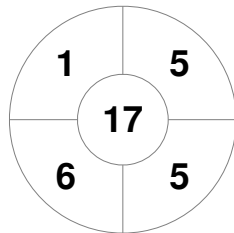

Hero Hockey World League Semi-Final (Men)
15 - 25 Jun 2017
London (ENG)

Match Statistics

Match #	Date	Time	Pool / Class	Pitch
1	15 Jun 2017	12:00	Pool A	

Korea

Full Time	1 - 2
Third Period	0 - 1
Half-time	0 - 1
First Period	0 - 0

Argentina

Penalty Corners

KOR

ARG

Circle Entries

KOR

ARG

Shots

KOR

ARG

Shots on Target

KOR

ARG

Possession %

KOR

ARG