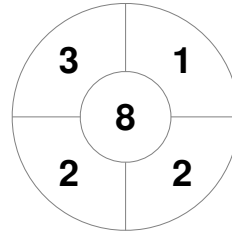

Hero Hockey World League Semi-Final (Men)
15 - 25 Jun 2017
London (ENG)

Match Statistics

Match #	Date	Time	Pool / Class	Pitch
1	15 Jun 2017	12:00	Pool A	

Korea

Full Time	1 - 2
Third Period	0 - 1
Half-time	0 - 1
First Period	0 - 0

Argentina

Penalty Corners

KOR

ARG

Circle Entries

KOR

ARG

Shots