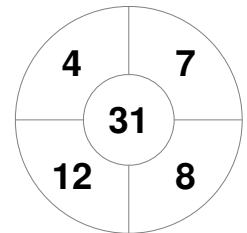

Hero Hockey World League Semi-Final (Men)
15 - 25 Jun 2017
London (ENG)

Match Statistics

Match #	Date	Time	Pool / Class	Pitch
1	15 Jun 2017	12:00	Pool A	

Korea

Full Time	1 - 2
Third Period	0 - 1
Half-time	0 - 1
First Period	0 - 0

Argentina

Penalty Corners

KOR

ARG

Circle Entries

KOR

ARG

Shots