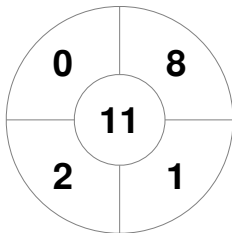

Hero Hockey Champions Trophy 2016
10 - 17 Jun 2016
London (GBR)

Match Statistics

Match #	Date	Time	Pool / Class	Pitch
7	13 Jun 2016	12:00	Pool	

Korea

Full Time	1 - 4
Third Period	1 - 3
Half-time	1 - 2
First Period	0 - 1

Great Britain

Penalty Corners

KOR

GBR

Circle Entries

KOR

GBR

Shots