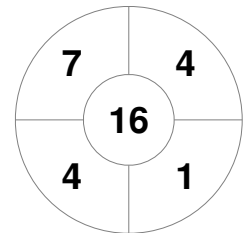

Match Statistics

Match #	Date	Time	Pool / Class	Pitch
16	26 Jun 2016	14:00	5th - 6th Place	

New Zealand

Full Time	3 - 4
Third Period	2 - 3
Half-time	1 - 2
First Period	0 - 1

Great Britain

Penalty Corners

NZL

GBR

Circle Entries

NZL

GBR

Shots

NZL

GBR

Shots on Target