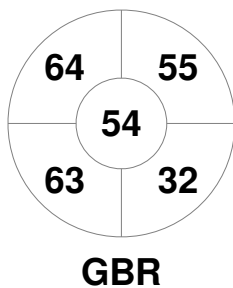

Australia

Penalty Corners

Circle Entries

Shots

Shots on Target

Possession %

Technical Delegate: PETITJEAN Sylvie (FRA)