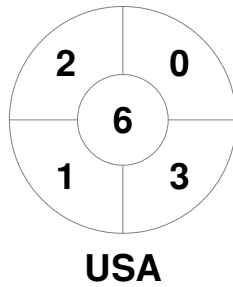

2016 Women's Champions Trophy
18 - 26 Jun 2016
London (GBR)

Match Statistics

Match #	Date	Time	Pool / Class	Pitch
12	23 Jun 2016	20:00	Pool	

Great Britain

Full Time	0 - 2
Third Period	0 - 2
Half-time	0 - 0
First Period	0 - 0

United States

Penalty Corners

Circle Entries

Shots

Shots on Target

Possession %