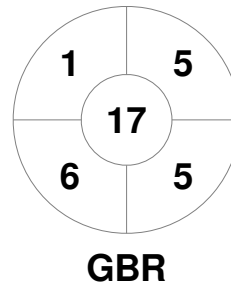

2016 Women's Champions Trophy
18 - 26 Jun 2016
London (GBR)

Match Statistics

Match #	Date	Time	Pool / Class	Pitch
12	23 Jun 2016	20:00	Pool	

Great Britain

Full Time	0 - 2
Third Period	0 - 2
Half-time	0 - 0
First Period	0 - 0

United States

Penalty Corners

Circle Entries

Shots

Shots on Target

Possession %