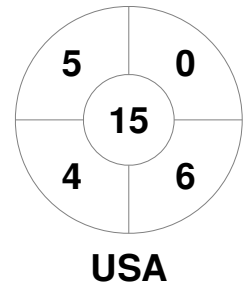

2016 Women's Champions Trophy
18 - 26 Jun 2016
London (GBR)

Match Statistics

Match #	Date	Time	Pool / Class	Pitch
12	23 Jun 2016	20:00	Pool	

Great Britain

Full Time	0 - 2
Third Period	0 - 2
Half-time	0 - 0
First Period	0 - 0

United States

Penalty Corners

Circle Entries

Shots

Shots on Target

Possession %