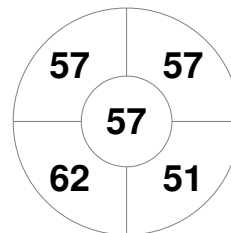

2016 Women's Champions Trophy
18 - 26 Jun 2016
London (GBR)

Match Statistics

Match #	Date	Time	Pool / Class	Pitch
11	23 Jun 2016	18:00	Pool	

Australia

Full Time	1 - 2
Third Period	0 - 2
Half-time	0 - 1
First Period	0 - 1

Netherlands

Penalty Corners

AUS

NED

Circle Entries

AUS

NED

Shots

AUS

NED

Shots on Target

AUS

NED

Possession %

AUS

NED