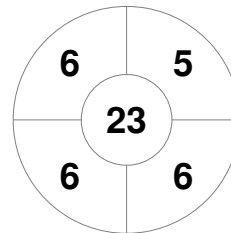

New Zealand

Penalty Corners

ARG

NZL

Circle Entries

ARG

NZL

Shots