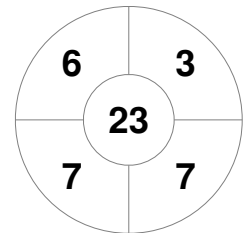

New Zealand

Penalty Corners

ARG

NZL

Circle Entries

ARG

NZL

Shots