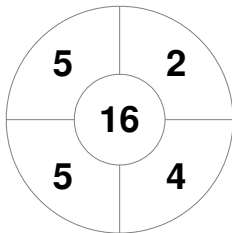

New Zealand

Penalty Corners

ARG

NZL

Circle Entries

ARG

NZL

Shots