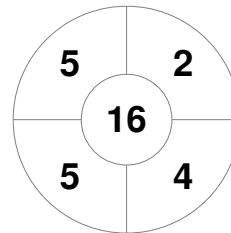

Shots on Target

ARG