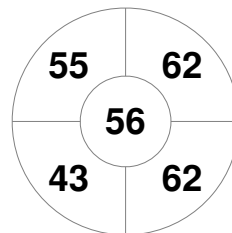

Argentina Hockey World League Final 2015 (Women)
5 - 13 Dec 2015
Rosario (ARG)

Match Statistics

Match #	Date	Time	Pool / Class	Pitch
15	10 Dec 2015	16:00	QF	

New Zealand

Full Time	2 - 1
Third Period	1 - 0
Half-time	1 - 0
First Period	0 - 0

Great Britain

Penalty Corners

NZL

GBR

Circle Entries

NZL

GBR

Shots

NZL

GBR

Shots on Target

NZL

GBR

Possession %

NZL

GBR