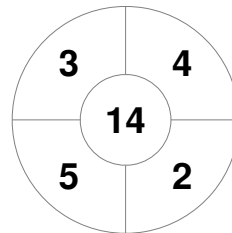

Argentina Hockey World League Final 2015 (Women)
5 - 13 Dec 2015
Rosario (ARG)

Match Statistics

Match #	Date	Time	Pool / Class	Pitch
15	10 Dec 2015	16:00	QF	

New Zealand

Full Time	2 - 1
Third Period	1 - 0
Half-time	1 - 0
First Period	0 - 0

Great Britain

Penalty Corners

NZL

GBR

Circle Entries

NZL

GBR

Shots