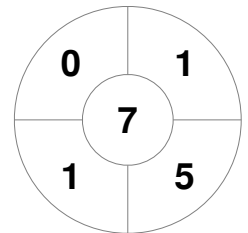

Argentina Hockey World League Final 2015 (Women)
5 - 13 Dec 2015
Rosario (ARG)

Match Statistics

Match #	Date	Time	Pool / Class	Pitch
15	10 Dec 2015	16:00	QF	

New Zealand

Full Time	2 - 1
Third Period	1 - 0
Half-time	1 - 0
First Period	0 - 0

Great Britain

Penalty Corners

NZL

GBR

Circle Entries

NZL

GBR

Shots