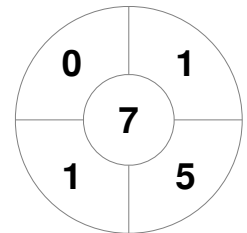

Argentina Hockey World League Final 2015 (Women)
5 - 13 Dec 2015
Rosario (ARG)

Match Statistics

Match #	Date	Time	Pool / Class	Pitch
15	10 Dec 2015	16:00	QF	

New Zealand

Full Time	2 - 1
Third Period	1 - 0
Half-time	1 - 0
First Period	0 - 0

Great Britain

Penalty Corners

NZL

GBR

Circle Entries

NZL

GBR

Shots