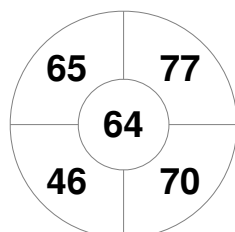

Netherlands

Penalty Corners

ENG

NED

Circle Entries

ENG

NED

Shots

ENG

NED

Shots on Target

ENG

NED

Possession %

ENG

NED