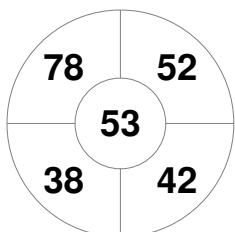

Possession %

GER