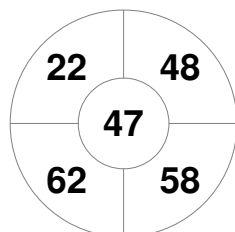

Match Statistics

Match #	Date	Time	Pool / Class	Pitch
19	30 Aug 2015	13:30	Bronze Medal Match	Queen Elizabeth Olympic Park

Germany	Full Time	5 - 1	Spain
	Third Period	5 - 1	
	Half-time	4 - 0	
	First Period	1 - 0	

Penalty Corners

GER

ESP

Circle Entries

GER

ESP

Shots

GER

ESP

Shots on Target

GER

ESP

Possession %

GER

ESP