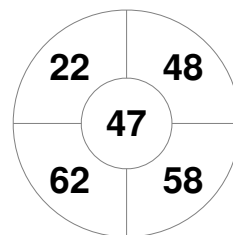

Match Statistics

Match #	Date	Time	Pool / Class	Pitch
19	30 Aug 2015	13:30	Bronze Medal Match	Queen Elizabeth Olympic Park

Germany	Full Time	5 - 1	Spain
	Third Period	5 - 1	
	Half-time	4 - 0	
	First Period	1 - 0	

Penalty Corners

GER

ESP

Circle Entries

GER

ESP

Shots

GER

ESP

Shots on Target

GER

ESP

Possession %

GER

ESP