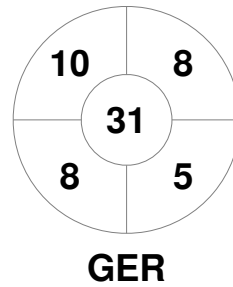

Match Statistics

Match #	Date	Time	Pool / Class	Pitch
19	30 Aug 2015	13:30	Bronze Medal Match	Queen Elizabeth Olympic Park

Germany

Full Time	5 - 1
Third Period	5 - 1
Half-time	4 - 0
First Period	1 - 0

Spain

Penalty Corners

Circle Entries

Shots

Shots on Target

Possession %