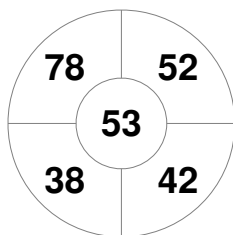

Possession %

GER