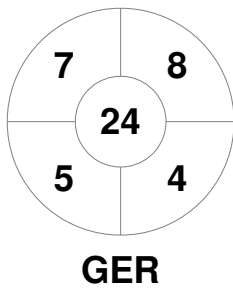

Match Statistics

Match #	Date	Time	Pool / Class	Pitch
19	30 Aug 2015	13:30	Bronze Medal Match	Queen Elizabeth Olympic Park

Germany

Full Time	5 - 1
Third Period	5 - 1
Half-time	4 - 0
First Period	1 - 0

Spain

Penalty Corners

Circle Entries

Shots

Shots on Target

Possession %