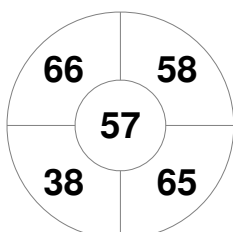

Possession %

ENG