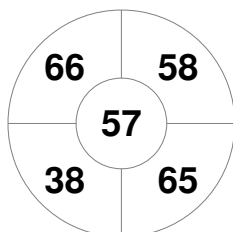

Possession %

ENG