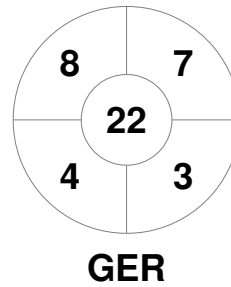

Match Statistics

Match #	Date	Time	Pool / Class	Pitch
04	22 Aug 2015	20:30	Pool B	Queen Elizabeth Olympic Park

Germany

Full Time	4 - 0
Third Period	2 - 0
Half-time	2 - 0
First Period	1 - 0

Italy

Penalty Corners

Circle Entries

Shots

Shots on Target

Possession %