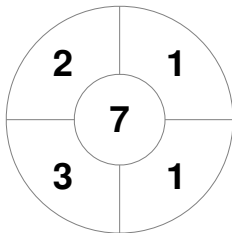

Netherlands

| | |
|--------------|-------|
| Full Time | 1 - 0 |
| Third Period | 1 - 0 |
| Half-time | 1 - 0 |
| First Period | 1 - 0 |

Ireland

Penalty Corners

NED

IRL

Circle Entries

NED

IRL

Shots

NED

IRL

Shots on Target

NED

IRL

Possession %