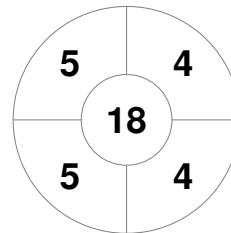

Netherlands

| | |
|--------------|-------|
| Full Time | 1 - 0 |
| Third Period | 1 - 0 |
| Half-time | 1 - 0 |
| First Period | 1 - 0 |

Ireland

Penalty Corners

NED

IRL

Circle Entries

NED

IRL

Shots

NED

IRL

Shots on Target

NED

IRL

Possession %