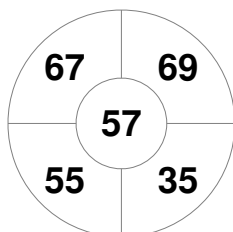

Possession %

ENG