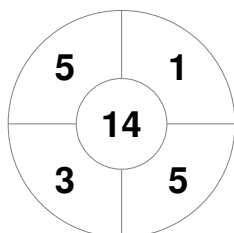

| | | | |
|----------------|--------------|-------|----------------|
| Belgium | Full Time | 2 - 2 | Ireland |
| | Third Period | 2 - 2 | |
| | Half-time | 0 - 1 | |
| | First Period | 0 - 0 | |

Penalty Corners

BEL

IRL

Circle Entries

BEL

IRL

Shots

BEL

IRL