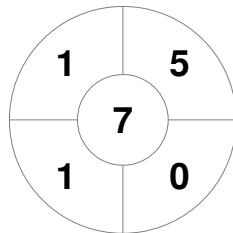

Match Statistics

Match #	Date	Time	Pool / Class	Pitch
W05	09 Mar 2025	10:00	One Pool	Pitch 1

Indonesia

Full Time	0 - 5
Third Period	0 - 3
Half-time	0 - 3
First Period	0 - 2

Singapore

Penalty Corners

INA

SGP

Circle Entries

INA

SGP

Shots

INA

SGP

Shots on Target

INA