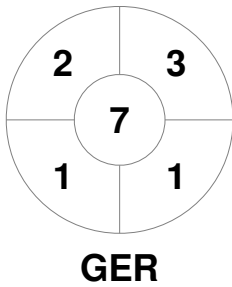

Match Statistics

Match #	Date	Time	Pool / Class	Pitch
27	08 Feb 2025	16:00	Semi Final	Pitch 1

<b>Germany</b>			
GK Subs			

Full Time	6 - 1
Third Period	3 - 1
Half-time	3 - 1
First Period	1 - 1

<b>South Africa</b>			
GK Subs	37		

Penalty Corners

Circle Entries

Shots

Shots on Target

Possession %