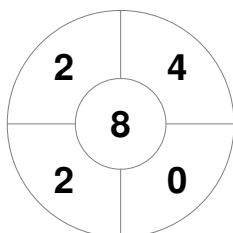

Match Statistics

Match #	Date	Time	Pool / Class	Pitch
M25	14 Dec 2024	19:00	Semi-Final 2	Pitch 1

China	Full Time	4 - 1	Korea
	Third Period	3 - 1	
	Half-time	2 - 0	
	First Period	1 - 0	

Penalty Corners

CHN