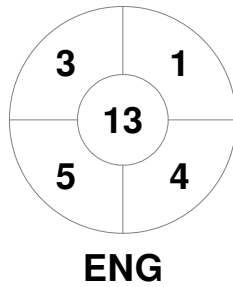

Match Statistics

Match #	Date	Time	Pool / Class	Pitch
11	14 Dec 2024	21:30	RR	Pitch 1

<b>Ireland</b>	Full Time	<b>0 - 8</b>	<b>England</b>
	Third Period	<b>0 - 7</b>	
	Half-time	<b>0 - 4</b>	
	First Period	<b>0 - 3</b>	

Penalty Corners

Circle Entries

Shots

Shots on Target

Possession %