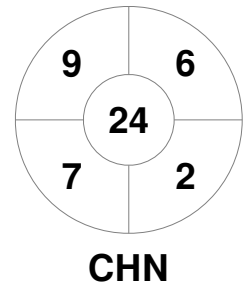

### Match Statistics

Match #	Date	Time	Pool / Class	Pitch
M15	14 Sep 2024	18:00	One Pool	Pitch 1

<b>Japan</b>	Full Time	<b>0 - 2</b>	<b>China</b>
	Third Period	<b>0 - 2</b>	
	Half-time	<b>0 - 2</b>	
	First Period	<b>0 - 1</b>	

### Penalty Corners

### Circle Entries