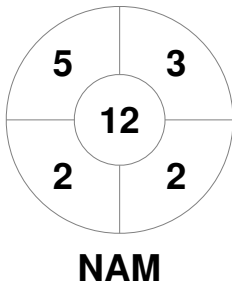

Match Statistics

Match #	Date	Time	Pool / Class	Pitch
2	23 May 2024	20:00	RR	Pitch 1

Namibia			<table border="1"> <tr><td>Full Time</td><td align="center">12 - 1</td></tr> <tr><td>Third Period</td><td align="center">7 - 1</td></tr> <tr><td>Half-time</td><td align="center">6 - 1</td></tr> <tr><td>First Period</td><td align="center">1 - 0</td></tr> </table>	Full Time	12 - 1	Third Period	7 - 1	Half-time	6 - 1	First Period	1 - 0	Zimbabwe		
Full Time	12 - 1													
Third Period	7 - 1													
Half-time	6 - 1													
First Period	1 - 0													
GK Subs				GK Subs										

Penalty Corners

Circle Entries

Shots

Shots on Target

Possession %