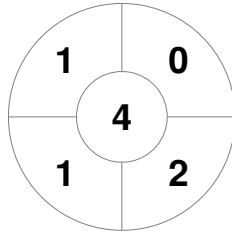

Match Statistics

| Match # | Date | Time | Pool / Class | Pitch |
|---------|-------------|-------|--------------|---------|
| 10 | 03 Jun 2024 | 19:00 | Pool A | Pitch 1 |

South Africa

| | |
|--------------|-------|
| Full Time | 1 - 2 |
| Third Period | 1 - 2 |
| Half-time | 0 - 1 |
| First Period | 0 - 1 |

New Zealand

Penalty Corners

RSA

NZL

Circle Entries

RSA

NZL

Shots