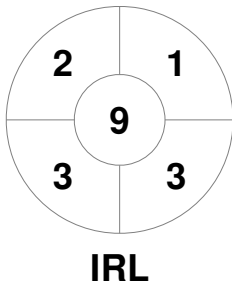

EuroHockey Indoor Championship II Women 2024

9 - 11 Feb 2024

Galway (IRL)

Match Statistics

Match #	Date	Time	Pool / Class	Pitch
15	11 Feb 2024	11:30	Pool A	Pitch 1

Ireland
GK Subs <table style="display: inline-table; border: none;"><tr><td style="border: 1px solid black; width: 20px; height: 15px;"></td><td style="border: 1px solid black; width: 20px; height: 15px;"></td></tr></table>

Full Time	5 - 1
Third Period	0 - 1
Half-time	0 - 1
First Period	0 - 0

Lithuania
GK Subs <table style="display: inline-table; border: none;"><tr><td style="border: 1px solid black; width: 20px; height: 15px;"></td><td style="border: 1px solid black; width: 20px; height: 15px;"></td></tr></table>

Penalty Corners