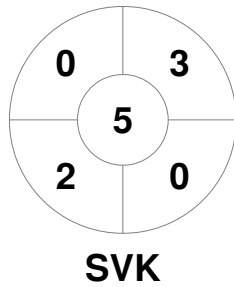

## Match Statistics

Match #	Date	Time	Pool / Class	Pitch
14	11 Feb 2024	10:15	Pool A	Pitch 1

<b>Portugal</b>			
GK Subs			

Full Time	3 - 3
Third Period	3 - 2
Half-time	3 - 2
First Period	1 - 1

<b>Slovakia</b>			
GK Subs	37		

### Circle Entries