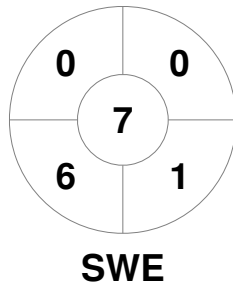

EuroHockey Indoor Championship II Women 2024

9 - 11 Feb 2024

Galway (IRL)

Match Statistics

Match #	Date	Time	Pool / Class	Pitch
13	11 Feb 2024	09:00	Pool A	Pitch 1

Croatia		
GK Subs <table style="display: inline-table; border: none;"><tr><td style="border: 1px solid black; width: 20px; height: 15px;"></td><td style="border: 1px solid black; width: 20px; height: 15px;"></td></tr></table>		

Full Time	7 - 4
Third Period	6 - 2
Half-time	4 - 1
First Period	0 - 0

Sweden			
GK Subs <table style="display: inline-table; border: none;"><tr><td style="border: 1px solid black; width: 20px; height: 15px;"></td><td style="border: 1px solid black; width: 20px; height: 15px;"></td><td style="border: 1px solid black; width: 20px; height: 15px;"></td></tr></table> 38			