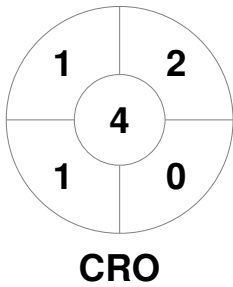

EuroHockey Indoor Championship II Women 2024

9 - 11 Feb 2024

Galway (IRL)

Match Statistics

Match #	Date	Time	Pool / Class	Pitch
13	11 Feb 2024	09:00	Pool A	Pitch 1

Croatia
GK Subs <table style="display: inline-table; border: none;"><tr><td style="border: 1px solid black; width: 20px; height: 15px;"></td><td style="border: 1px solid black; width: 20px; height: 15px;"></td></tr></table>

Full Time	7 - 4
Third Period	6 - 2
Half-time	4 - 1
First Period	0 - 0

Sweden
GK Subs <table style="display: inline-table; border: none;"><tr><td style="border: 1px solid black; width: 20px; height: 15px;"></td><td style="border: 1px solid black; width: 20px; height: 15px;"></td><td style="border: 1px solid black; width: 20px; height: 15px;"></td></tr></table> 38

Penalty Corners