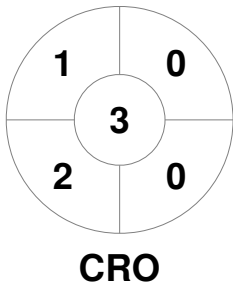

EuroHockey Indoor Championship II Women 2024

9 - 11 Feb 2024

Galway (IRL)

Match Statistics

Match #	Date	Time	Pool / Class	Pitch
11	10 Feb 2024	17:15	Pool A	Pitch 1

Croatia
GK Subs <table style="display: inline-table; border: none;"><tr><td style="border: 1px solid black; width: 20px; height: 15px;"></td><td style="border: 1px solid black; width: 20px; height: 15px;"></td></tr></table>

Full Time	7 - 2
Third Period	6 - 2
Half-time	6 - 1
First Period	3 - 0

Portugal
GK Subs <table style="display: inline-table; border: none;"><tr><td style="border: 1px solid black; width: 20px; height: 15px;"></td><td style="border: 1px solid black; width: 20px; height: 15px;"></td></tr></table>

Penalty Corners