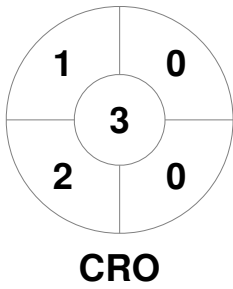

EuroHockey Indoor Championship II Women 2024

9 - 11 Feb 2024

Galway (IRL)

Match Statistics

Match #	Date	Time	Pool / Class	Pitch
11	10 Feb 2024	17:15	Pool A	Pitch 1

Croatia
GK Subs <table style="display: inline-table; border: none;"><tr><td style="border: 1px solid black; width: 20px; height: 15px;"></td><td style="border: 1px solid black; width: 20px; height: 15px;"></td></tr></table>

Full Time	7 - 2
Third Period	6 - 2
Half-time	6 - 1
First Period	3 - 0

Portugal
GK Subs <table style="display: inline-table; border: none;"><tr><td style="border: 1px solid black; width: 20px; height: 15px;"></td><td style="border: 1px solid black; width: 20px; height: 15px;"></td></tr></table>

Penalty Corners