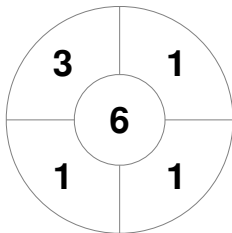

Full Time	4 - 2
Third Period	4 - 2
Half-time	4 - 1
First Period	4 - 0

Croatia
GK Subs <input style="width: 20px;" type="text"/> 39 <input style="width: 20px;" type="text"/>

Penalty Corners

LTU

CRO

LTU

CRO

Circle Entries