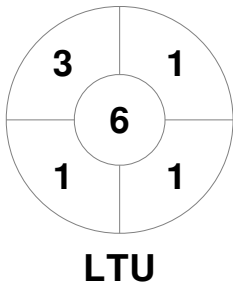

EuroHockey Indoor Championship II Women 2024

9 - 11 Feb 2024

Galway (IRL)

Match Statistics

Match #	Date	Time	Pool / Class	Pitch
8	10 Feb 2024	11:45	Pool A	Pitch 1

Lithuania
GK Subs <table style="display: inline-table; border: none;"><tr><td style="border: 1px solid black; width: 20px; height: 15px;"></td><td style="border: 1px solid black; width: 20px; height: 15px;"></td></tr></table>

Full Time	4 - 2
Third Period	4 - 2
Half-time	4 - 1
First Period	4 - 0

Croatia
GK Subs <table style="display: inline-table; border: none;"><tr><td style="border: 1px solid black; width: 20px; height: 15px; text-align: center;">39</td><td style="border: 1px solid black; width: 20px; height: 15px;"></td></tr></table>

Penalty Corners