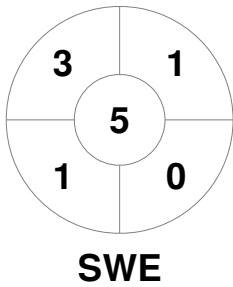

EuroHockey Indoor Championship II Women 2024

9 - 11 Feb 2024

Galway (IRL)

Match Statistics

Match #	Date	Time	Pool / Class	Pitch
5	09 Feb 2024	17:15	Pool A	Pitch 1

Sweden
GK Subs <table style="display: inline-table; border: none;"><tr><td style="border: 1px solid black; width: 20px; height: 15px;"></td><td style="border: 1px solid black; width: 20px; height: 15px;"></td><td style="border: 1px solid black; width: 20px; height: 15px;"></td></tr></table>

Full Time	5 - 0
Third Period	2 - 0
Half-time	2 - 0
First Period	1 - 0

Portugal
GK Subs <table style="display: inline-table; border: none;"><tr><td style="border: 1px solid black; width: 20px; height: 15px;"></td><td style="border: 1px solid black; width: 20px; height: 15px;"></td><td style="border: 1px solid black; width: 20px; height: 15px;"></td></tr></table>

Penalty Corners