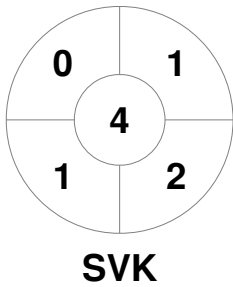

## Match Statistics

Match #	Date	Time	Pool / Class	Pitch
4	09 Feb 2024	16:00	Pool A	Pitch 1

<b>Slovakia</b>
GK Subs <table border="1" style="display: inline-table; width: 40px; height: 15px; vertical-align: middle;"></table>

Full Time	<b>1 - 5</b>
Third Period	<b>1 - 4</b>
Half-time	<b>1 - 2</b>
First Period	<b>1 - 1</b>

<b>Lithuania</b>
GK Subs <table border="1" style="display: inline-table; width: 40px; height: 15px; vertical-align: middle;"></table>

### Circle Entries