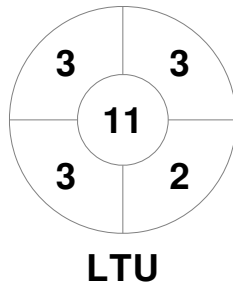

EuroHockey Indoor Championship II Women 2024

9 - 11 Feb 2024

Galway (IRL)

Match Statistics

Match #	Date	Time	Pool / Class	Pitch
2	09 Feb 2024	11:45	Pool A	Pitch 1

Portugal
GK Subs <table style="display: inline-table; border: none;"><tr><td style="border: 1px solid black; width: 20px; height: 15px;"></td><td style="border: 1px solid black; width: 20px; height: 15px;"></td><td style="border: 1px solid black; width: 20px; height: 15px;"></td></tr></table>

Full Time	0 - 6
Third Period	0 - 5
Half-time	0 - 3
First Period	0 - 1

Lithuania
GK Subs <table style="display: inline-table; border: none;"><tr><td style="border: 1px solid black; width: 20px; height: 15px;"></td><td style="border: 1px solid black; width: 20px; height: 15px;"></td><td style="border: 1px solid black; width: 20px; height: 15px;"></td></tr></table>

Penalty Corners