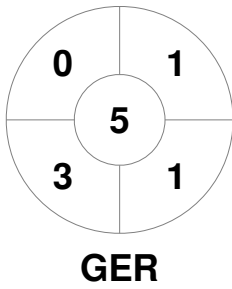

EuroHockey Indoor Championship Women 2024

8 - 11 Feb 2024

Berlin (GER)

Match Statistics

Match #	Date	Time	Pool / Class	Pitch
29	11 Feb 2024	14:00	Final	Pitch 1

Germany
GK Subs <input style="width: 20px;" type="text"/> <input style="width: 20px;" type="text"/>

Full Time	3 - 2
Third Period	1 - 1
Half-time	1 - 1
First Period	0 - 1

Poland
GK Subs <input style="width: 20px;" type="text"/> <input style="width: 20px;" type="text"/>

Penalty Corners

Circle Entries

Shots