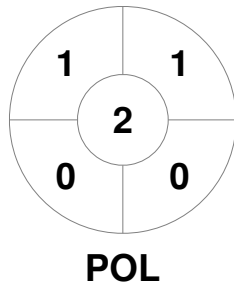

EuroHockey Indoor Championship Women 2024

8 - 11 Feb 2024

Berlin (GER)

Match Statistics

Match #	Date	Time	Pool / Class	Pitch
29	11 Feb 2024	14:00	Final	Pitch 1

Germany
GK Subs <input style="width: 20px;" type="text"/> <input style="width: 20px;" type="text"/>

Full Time	3 - 2
Third Period	1 - 1
Half-time	1 - 1
First Period	0 - 1

Poland
GK Subs <input style="width: 20px;" type="text"/> <input style="width: 20px;" type="text"/>

Penalty Corners

Circle Entries

Shots