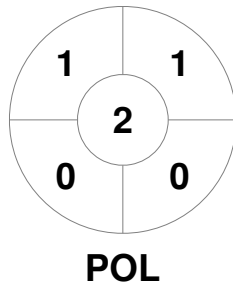

EuroHockey Indoor Championship Women 2024

8 - 11 Feb 2024

Berlin (GER)

Match Statistics

Match #	Date	Time	Pool / Class	Pitch
29	11 Feb 2024	14:00	Final	Pitch 1

Germany			
GK Subs <table style="display: inline-table; border: none;"><tr><td style="width: 20px; height: 15px; border: 1px solid black;"></td><td style="width: 20px; height: 15px; border: 1px solid black;"></td><td style="width: 20px; height: 15px; border: 1px solid black;"></td></tr></table>			

Full Time	3 - 2
Third Period	1 - 1
Half-time	1 - 1
First Period	0 - 1

Poland			
GK Subs <table style="display: inline-table; border: none;"><tr><td style="width: 20px; height: 15px; border: 1px solid black;"></td><td style="width: 20px; height: 15px; border: 1px solid black;"></td><td style="width: 20px; height: 15px; border: 1px solid black;"></td></tr></table>			

Penalty Corners

Circle Entries

Shots

Shots on Target

Possession %