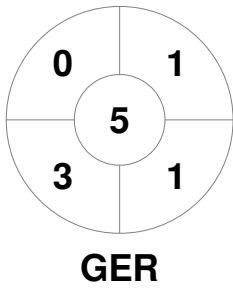

EuroHockey Indoor Championship Women 2024

8 - 11 Feb 2024

Berlin (GER)

Match Statistics

Match #	Date	Time	Pool / Class	Pitch
29	11 Feb 2024	14:00	Final	Pitch 1

Germany
GK Subs <input style="width: 20px;" type="text"/> <input style="width: 20px;" type="text"/>

Full Time	3 - 2
Third Period	1 - 1
Half-time	1 - 1
First Period	0 - 1

Poland
GK Subs <input style="width: 20px;" type="text"/> <input style="width: 20px;" type="text"/>

Penalty Corners

Circle Entries

Shots