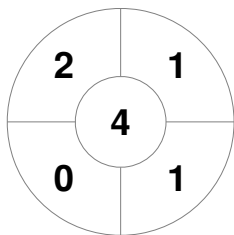

EuroHockey Indoor Championship Women 2024

8 - 11 Feb 2024

Berlin (GER)

Match Statistics

Match #	Date	Time	Pool / Class	Pitch
27	11 Feb 2024	11:00	5th/6th place	Pitch 1

Czechia
GK Subs <table border="1" style="display: inline-table; border-collapse: collapse;"><tr><td style="width: 20px; height: 15px;"></td><td style="width: 20px; height: 15px;"></td></tr></table>

Full Time	2 - 1
Third Period	2 - 0
Half-time	2 - 0
First Period	1 - 0

Belgium
GK Subs <table border="1" style="display: inline-table; border-collapse: collapse;"><tr><td style="width: 20px; height: 15px; text-align: center;">31</td><td style="width: 20px; height: 15px; text-align: center;">37</td></tr></table>

Penalty Corners

CZE