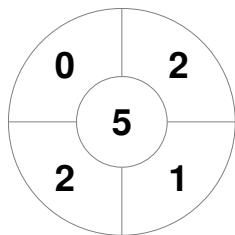

EuroHockey Indoor Championship Women 2024

8 - 11 Feb 2024

Berlin (GER)

Match Statistics

Match #	Date	Time	Pool / Class	Pitch
27	11 Feb 2024	11:00	5th/6th place	Pitch 1

Czechia
GK Subs <table border="1" style="display: inline-table; border-collapse: collapse;"><tr><td style="width: 20px; height: 15px;"></td><td style="width: 20px; height: 15px;"></td></tr></table>

Full Time	2 - 1
Third Period	2 - 0
Half-time	2 - 0
First Period	1 - 0

Belgium
GK Subs <table border="1" style="display: inline-table; border-collapse: collapse;"><tr><td style="width: 20px; height: 15px; text-align: center;">31</td><td style="width: 20px; height: 15px; text-align: center;">37</td></tr></table>

Penalty Corners

CZE

BEL

CZE

BEL

Circle Entries

Shots

CZE

BEL

CZE

BEL

Shots on Target

Possession %

CZE

BEL