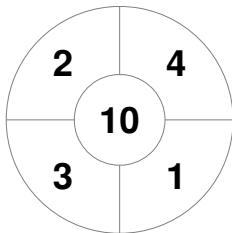

EuroHockey Indoor Championship Women 2024

8 - 11 Feb 2024

Berlin (GER)

Match Statistics

Match #	Date	Time	Pool / Class	Pitch
25	10 Feb 2024	21:25	9th/10th place	Pitch 1

Türkiye			
GK Subs			

Full Time	10 - 7
Third Period	7 - 4
Half-time	5 - 3
First Period	1 - 2

Italy			
GK Subs			

Penalty Corners

TUR