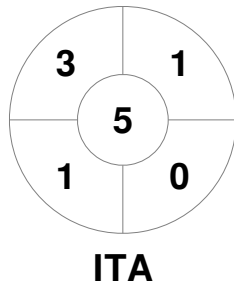

EuroHockey Indoor Championship Women 2024

8 - 11 Feb 2024

Berlin (GER)

Match Statistics

Match #	Date	Time	Pool / Class	Pitch
25	10 Feb 2024	21:25	9th/10th place	Pitch 1

Türkiye			
GK Subs			

Full Time	10 - 7
Third Period	7 - 4
Half-time	5 - 3
First Period	1 - 2

Italy			
GK Subs			

Penalty Corners

Circle Entries

Shots

Shots on Target

Possession %

Technical Delegate: LISKAUSKIENE Jolanta (LTU)