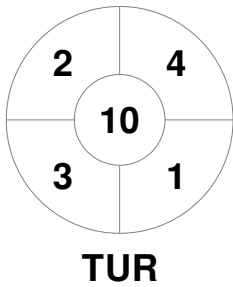

EuroHockey Indoor Championship Women 2024

8 - 11 Feb 2024

Berlin (GER)

Match Statistics

Match #	Date	Time	Pool / Class	Pitch
25	10 Feb 2024	21:25	9th/10th place	Pitch 1

Türkiye			
GK Subs			

Full Time	10 - 7
Third Period	7 - 4
Half-time	5 - 3
First Period	1 - 2

Italy			
GK Subs			

Penalty Corners

Circle Entries

Shots

Shots on Target

Possession %

Technical Delegate: LISKAUSKIENE Jolanta (LTU)