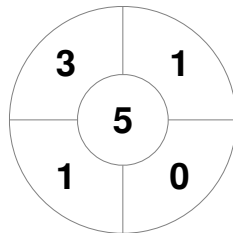

EuroHockey Indoor Championship Women 2024

8 - 11 Feb 2024

Berlin (GER)

Match Statistics

Match #	Date	Time	Pool / Class	Pitch
25	10 Feb 2024	21:25	9th/10th place	Pitch 1

Türkiye			
GK Subs			

Full Time	10 - 7
Third Period	7 - 4
Half-time	5 - 3
First Period	1 - 2

Italy			
GK Subs			

Penalty Corners

TUR

ITA

Circle Entries

TUR

ITA

Shots

TUR

ITA

Shots on Target

TUR

ITA

Possession %

TUR

ITA

Technical Delegate: LISKAUSKIENE Jolanta (LTU)