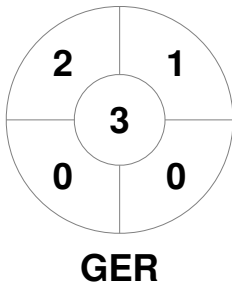

EuroHockey Indoor Championship Women 2024

8 - 11 Feb 2024

Berlin (GER)

Match Statistics

Match #	Date	Time	Pool / Class	Pitch
23	10 Feb 2024	20:00	Semifinal 1	Pitch 1

Germany			
GK Subs			

Full Time	7 - 0
Third Period	7 - 0
Half-time	4 - 0
First Period	1 - 0

Austria			
GK Subs			

Penalty Corners

Circle Entries

Shots

Shots on Target

Possession %