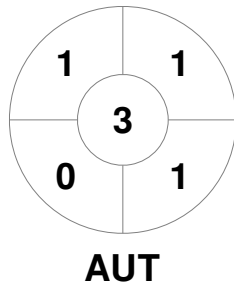

EuroHockey Indoor Championship Women 2024

8 - 11 Feb 2024

Berlin (GER)

Match Statistics

Match #	Date	Time	Pool / Class	Pitch
23	10 Feb 2024	20:00	Semifinal 1	Pitch 1

Germany			
GK Subs			

Full Time	7 - 0
Third Period	7 - 0
Half-time	4 - 0
First Period	1 - 0

Austria			
GK Subs			

Penalty Corners

Circle Entries

Shots

Shots on Target

Possession %