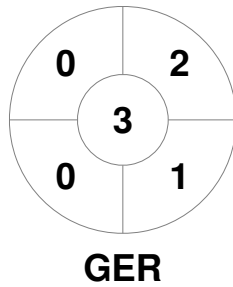

EuroHockey Indoor Championship Women 2024

8 - 11 Feb 2024

Berlin (GER)

Match Statistics

Match #	Date	Time	Pool / Class	Pitch
20	10 Feb 2024	12:45	Pool A	Pitch 1

Belgium
GK Subs <table border="1" style="display: inline-table; width: 40px; height: 15px; vertical-align: middle;"></table>

Full Time	3 - 5
Third Period	2 - 4
Half-time	2 - 3
First Period	0 - 1

Germany
GK Subs <table border="1" style="display: inline-table; width: 40px; height: 15px; vertical-align: middle;"></table> 11 31

Penalty Corners