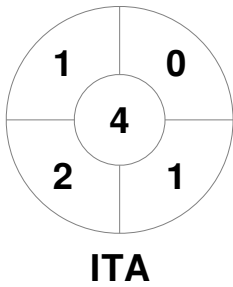

## Match Statistics

Match #	Date	Time	Pool / Class	Pitch
13	09 Feb 2024	16:00	Pool B	Pitch 1

<b>Italy</b>
GK Subs <table border="1" style="display: inline-table; width: 40px; height: 15px; vertical-align: middle;"></table>

Full Time	<b>1 - 3</b>
Third Period	<b>0 - 2</b>
Half-time	<b>0 - 0</b>
First Period	<b>0 - 0</b>

<b>Poland</b>
GK Subs <table border="1" style="display: inline-table; width: 40px; height: 15px; vertical-align: middle;"></table>

### Circle Entries