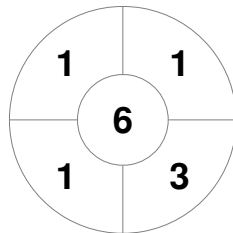

EuroHockey Indoor Championship Women 2024

8 - 11 Feb 2024

Berlin (GER)

Match Statistics

Match #	Date	Time	Pool / Class	Pitch
12	09 Feb 2024	13:45	Pool A	Pitch 1

Belgium
GK Subs ____   ____

Full Time	2 - 2
Third Period	2 - 2
Half-time	1 - 2
First Period	1 - 0

Czechia
GK Subs ____   ____

Penalty Corners

BEL

CZE

Circle Entries

BEL

CZE

Shots

BEL

CZE

Shots on Target

BEL

CZE

Possession %

BEL

CZE