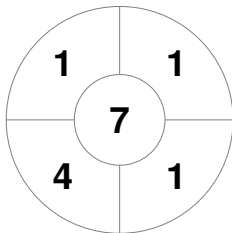

EuroHockey Indoor Championship Women 2024

8 - 11 Feb 2024

Berlin (GER)

Match Statistics

Match #	Date	Time	Pool / Class	Pitch
11	09 Feb 2024	12:30	Pool A	Pitch 1

Türkiye	
GK Subs	36

Full Time	5 - 8
Third Period	4 - 4
Half-time	3 - 4
First Period	1 - 2

Spain	
GK Subs	40

Penalty Corners

TUR

ESP

Circle Entries

TUR

ESP

Shots