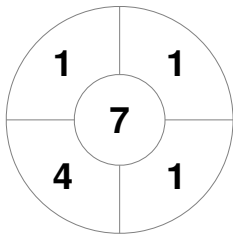

EuroHockey Indoor Championship Women 2024

8 - 11 Feb 2024

Berlin (GER)

Match Statistics

Match #	Date	Time	Pool / Class	Pitch
11	09 Feb 2024	12:30	Pool A	Pitch 1

Türkiye	
GK Subs	36

Full Time	5 - 8
Third Period	4 - 4
Half-time	3 - 4
First Period	1 - 2

Spain	
GK Subs	40

Penalty Corners

TUR

ESP

TUR

ESP

Circle Entries

Shots