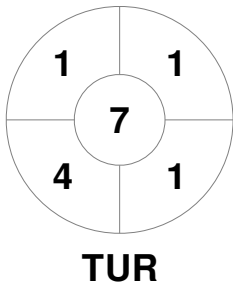

## Match Statistics

Match #	Date	Time	Pool / Class	Pitch
11	09 Feb 2024	12:30	Pool A	Pitch 1

<b>Türkiye</b>	
GK Subs	36

Full Time	5 - 8
Third Period	4 - 4
Half-time	3 - 4
First Period	1 - 2

<b>Spain</b>	
GK Subs	40

### Circle Entries