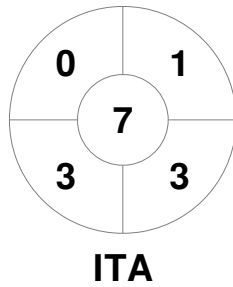

EuroHockey Indoor Championship Women 2024

8 - 11 Feb 2024

Berlin (GER)

Match Statistics

Match #	Date	Time	Pool / Class	Pitch
9	09 Feb 2024	10:00	Pool B	Pitch 1

Switzerland
GK Subs <table border="1" style="display: inline-table; width: 40px; height: 15px; vertical-align: middle;"></table>

Full Time	6 - 0
Third Period	3 - 0
Half-time	3 - 0
First Period	2 - 0

Italy
GK Subs <table border="1" style="display: inline-table; width: 40px; height: 15px; vertical-align: middle;"></table> 31 <table border="1" style="display: inline-table; width: 40px; height: 15px; vertical-align: middle;"></table> 37

Penalty Corners