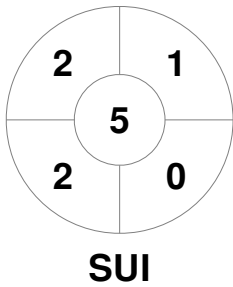

EuroHockey Indoor Championship Women 2024

8 - 11 Feb 2024

Berlin (GER)

Match Statistics

Match #	Date	Time	Pool / Class	Pitch
9	09 Feb 2024	10:00	Pool B	Pitch 1

Switzerland
GK Subs <table border="1" style="display: inline-table; width: 40px; height: 15px; vertical-align: middle;"></table>

Full Time	6 - 0
Third Period	3 - 0
Half-time	3 - 0
First Period	2 - 0

Italy
GK Subs <table border="1" style="display: inline-table; width: 40px; height: 15px; vertical-align: middle;"></table> 31 <table border="1" style="display: inline-table; width: 40px; height: 15px; vertical-align: middle;"></table> 37

Penalty Corners