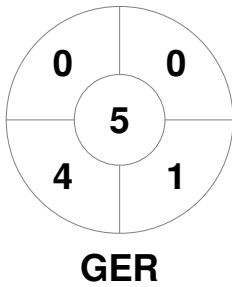

EuroHockey Indoor Championship Women 2024

8 - 11 Feb 2024

Berlin (GER)

Match Statistics

Match #	Date	Time	Pool / Class	Pitch
8	08 Feb 2024	19:45	Pool A	Pitch 1

Germany
GK Subs <input style="width: 20px;" type="text"/> <input style="width: 20px;" type="text"/>

Full Time	7 - 2
Third Period	4 - 1
Half-time	2 - 1
First Period	1 - 1

Türkiye
GK Subs <input style="width: 20px;" type="text"/> <input style="width: 20px;" type="text"/>

Penalty Corners

Circle Entries

Shots