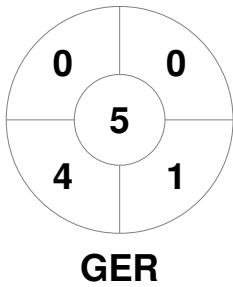

EuroHockey Indoor Championship Women 2024

8 - 11 Feb 2024

Berlin (GER)

Match Statistics

Match #	Date	Time	Pool / Class	Pitch
8	08 Feb 2024	19:45	Pool A	Pitch 1

Germany			
GK Subs			

Full Time	7 - 2
Third Period	4 - 1
Half-time	2 - 1
First Period	1 - 1

Türkiye			
GK Subs			

Penalty Corners

Circle Entries

Shots

Shots on Target

Possession %

Technical Delegate: LISKAUSKIENE Jolanta (LTU)