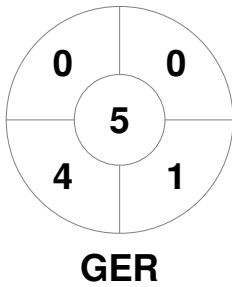

EuroHockey Indoor Championship Women 2024

8 - 11 Feb 2024

Berlin (GER)

Match Statistics

Match #	Date	Time	Pool / Class	Pitch
8	08 Feb 2024	19:45	Pool A	Pitch 1

Germany			
GK Subs <table style="display: inline-table; border: none;"><tr><td style="width: 20px; height: 15px; border: 1px solid black;"></td><td style="width: 20px; height: 15px; border: 1px solid black;"></td><td style="width: 20px; height: 15px; border: 1px solid black;"></td></tr></table>			

Full Time	7 - 2
Third Period	4 - 1
Half-time	2 - 1
First Period	1 - 1

Türkiye			
GK Subs <table style="display: inline-table; border: none;"><tr><td style="width: 20px; height: 15px; border: 1px solid black;"></td><td style="width: 20px; height: 15px; border: 1px solid black;"></td><td style="width: 20px; height: 15px; border: 1px solid black;"></td></tr></table>			