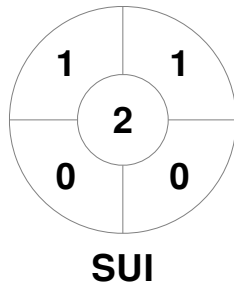

## Match Statistics

Match #	Date	Time	Pool / Class	Pitch
6	08 Feb 2024	17:15	Pool B	Pitch 1

<b>Austria</b>			
GK Subs			

Full Time	3 - 2
Third Period	2 - 1
Half-time	1 - 0
First Period	1 - 0

<b>Switzerland</b>			
GK Subs	35		

### Circle Entries