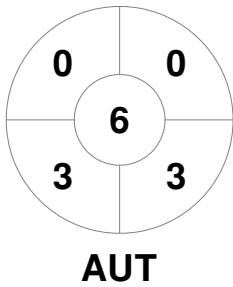

Full Time	<b>3 - 2</b>
Third Period	<b>2 - 1</b>
Half-time	<b>1 - 0</b>
First Period	<b>1 - 0</b>

<b>Switzerland</b>
GK Subs <table border="1" style="display: inline-table; width: 40px; height: 15px; vertical-align: middle;"></table>

### Circle Entries